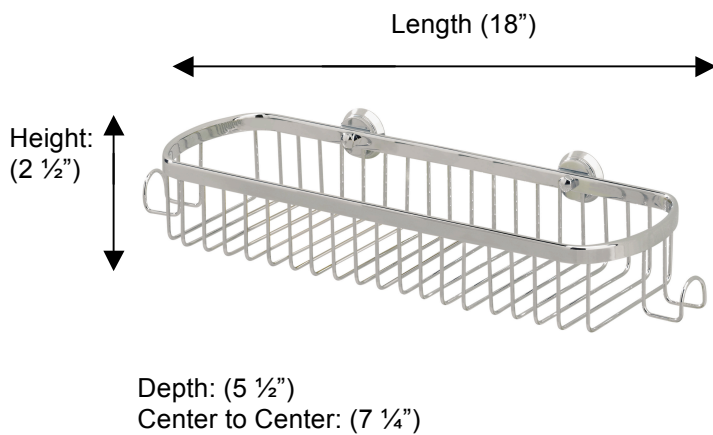

NOVA

67182 Sponge Basket

Description:
Sponge basket

Finishes:

-  CR – Chrome
-  PV – Polished Brass
-  UB – Unlacquered Brass
-  NI – Polished Nickel
-  ES – Satin Nickel

Material:
Brass

Backplate Diameter: (1 1/2")

Method of Fixing:
Direct to wall

Country of Origin:

Portugal