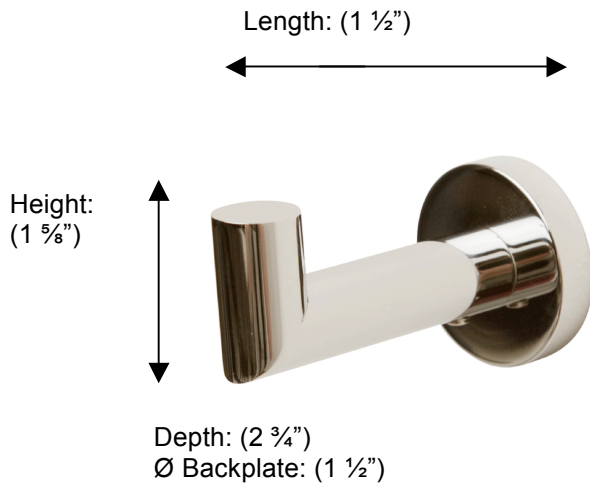

PORTO

67510 ROBE HOOK

**Description:**

Robe hook

Finishes:

CR – Chrome
NI – Polished Nickel
ES – Satin Nickel

Material:

Brass

Method of Fixing:

Direct to wall

Country of Origin:

Portugal

All Dimensions are approximate