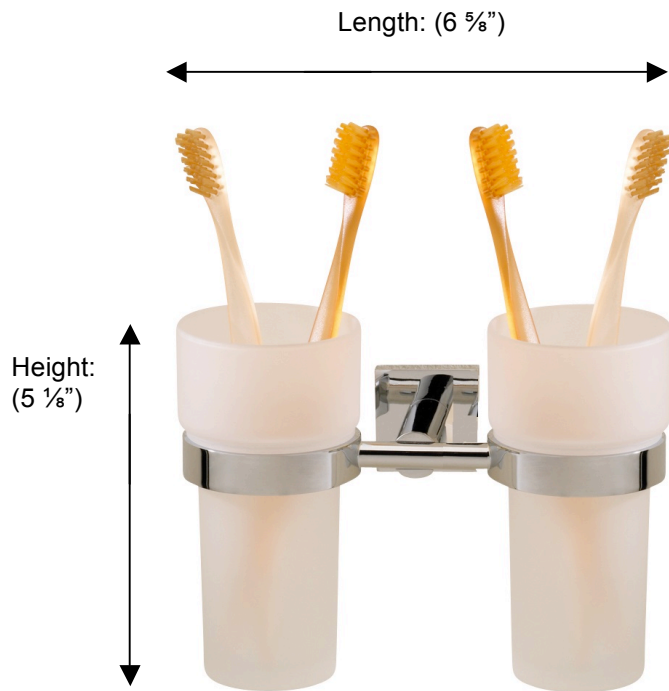

## 676252 DOUBLE TUMBLER HOLDER

Depth: (3 3/4")

Backplate: (1 1/2")

### Description:

Double tumbler holder

### Material:

Brass, frosted glass

### Method of Fixing:

Direct to wall

<b>Country of Origin:</b>	Portugal
---------------------------	----------