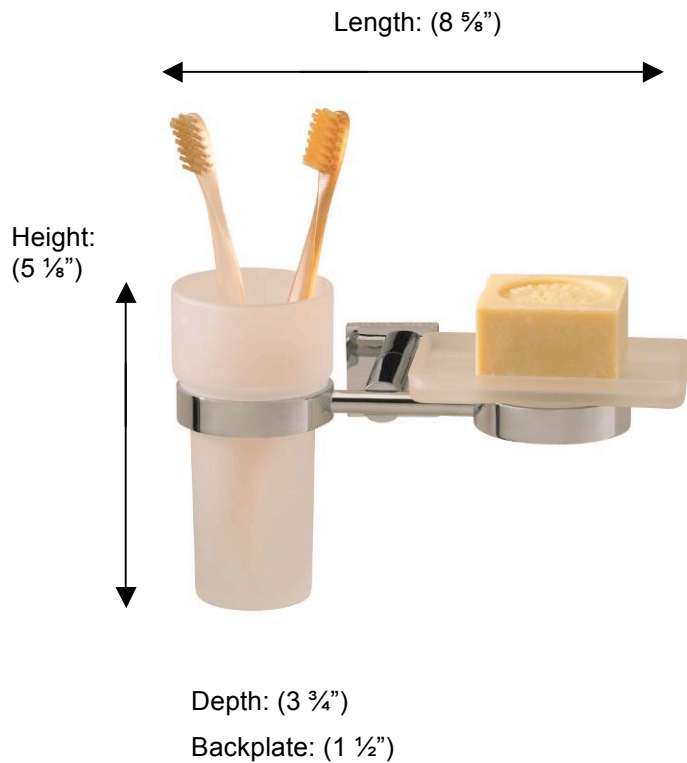

BRAGA

676253 TUMBLER AND SOAP DISH HOLDER

Description:

Tumbler and Soap Dish Holder

Finishes:

-  CR – Chrome
-  PV – Polished Brass
-  UB – Unlacquered Brass
-  MB – Matte Black
-  NI – Polished Nickel
-  ES – Satin Nickel
-  GD – Gold

Material:

Brass, frosted glass

Method of Fixing:

Direct to wall

Country of Origin:

Portugal

All Dimensions are approximate