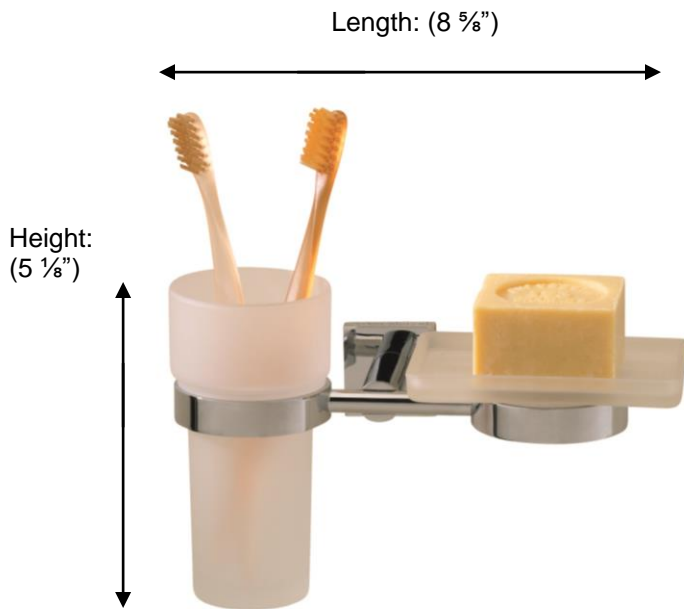

BRAGA

676253 TUMBLER AND SOAP DISH HOLDER

Depth: (3 $\frac{3}{4}$ "

Backplate: (1 $\frac{1}{2}$ "

Description:

Tumbler and Soap Dish Holder

Finishes:

CR - Chrome

NI - Polished Nickel

ES - Satin Nickel

Material:

Brass, frosted glass

Method of Fixing:

Direct to wall

Country of Origin:

Portugal

All Dimensions are approximate