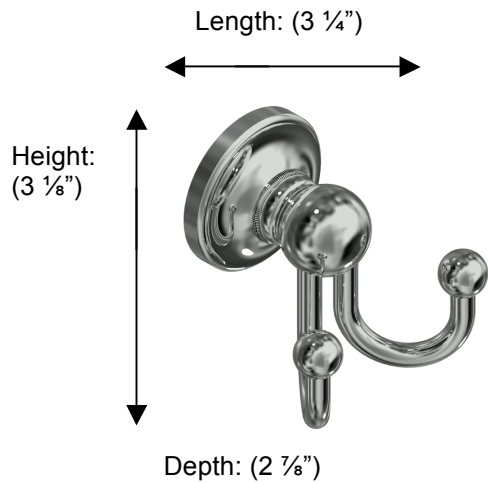

# OLYMPIA 69312 Double Robe Hook

**Description:**

Double robe hook

**Finishes:**

-  CR – Chrome
-  PV – Polished Brass
-  UB – Unlacquered Brass
-  NI – Polished Nickel
-  ES – Satin Nickel
-  GD – Gold

**Material:**

Brass

**Backplate Diameter:** (2 1/8")

**Method of Fixing:**

Direct to wall

**Country of Origin:**

Portugal

All Dimensions are approximate