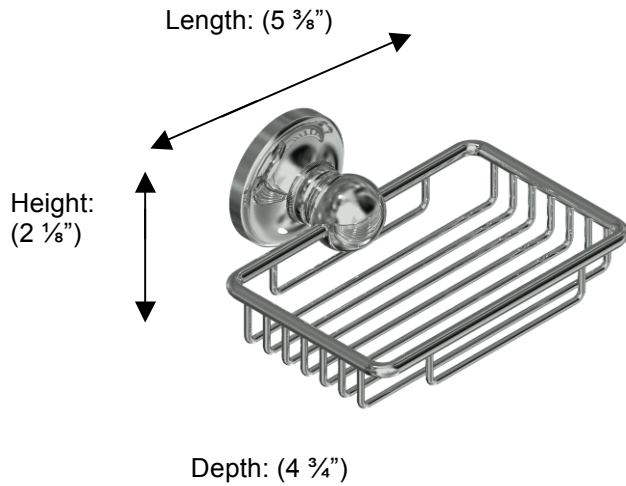

OLYMPIA 69380 Soap Basket

Description:
Soap Basket

Finishes:

-  CR – Chrome
-  PV – Polished Brass
-  UB – Unlacquered Brass
-  NI – Polished Nickel
-  ES – Satin Nickel
-  GD – Gold

Material:
Brass

Backplate Diameter: (2 $\frac{1}{8}$ "")

Method of Fixing:
Direct to wall

Country of Origin:

Portugal

All Dimensions are approximate