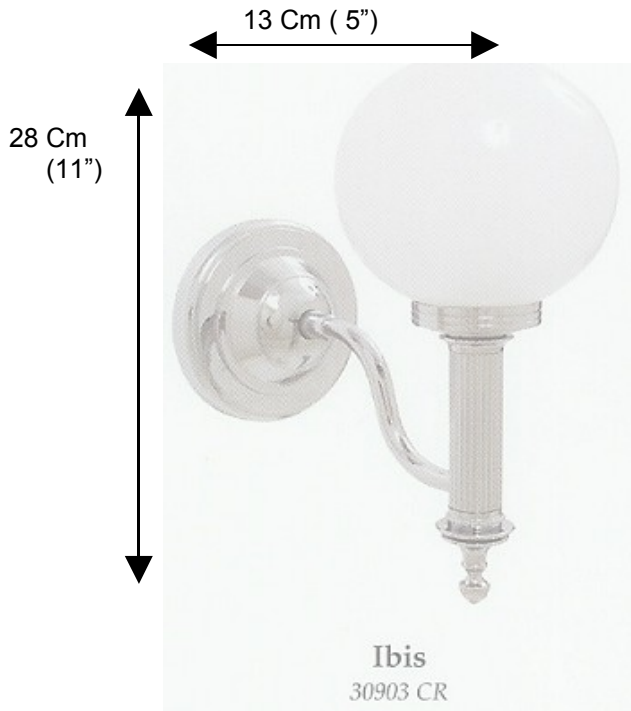

IBIS

30954

Depth: 22 Cm (8 ½")

Description:

UL Bathroom Wall Light with Glass Ball Shade

Finishes:

CR - Chrome
NI – Polished Nickel
ES – Satin Nickel
OB – Oiled Bronze

Material:

Brass and frosted glass

Country of Origin:

Portugal

The logo for Valsan Bathrooms features the brand name 'Valsan' in a blue, sans-serif font with a registered trademark symbol. Below it, the word 'BATHROOMS' is written in a smaller, blue, all-caps sans-serif font. A blue circular graphic element is positioned to the left of the brand name.

All Dimensions are approximate