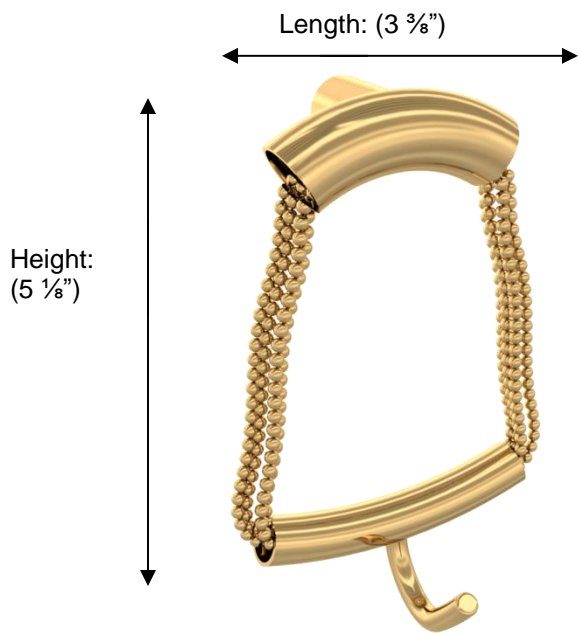

## Luxis PL102 Robe Hook

**Description:**  
Robe Hook

**Finishes:**

-  CR – Chrome
-  NI – Polished Nickel
-  GD – Gold

**Material:**  
Brass

<b>Country of Origin:</b>	Portugal
---------------------------	----------

All Dimensions are approximate