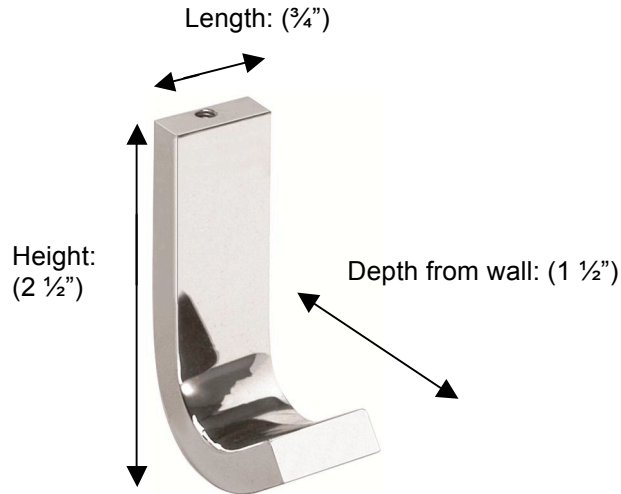

POMBO™

SENSIS

PS102 Robe Hook

**Description:**

Robe Hook

Finishes:

-  CR – Chrome
-  PV – Polished Brass
-  UB – Unlacquered Brass
-  MB – Matte Black
-  NI – Polished Nickel
-  ES – Satin Nickel
-  GD – Gold

Material:

Brass

Method of Attachment:

Direct to wall

Country of Origin:

Portugal

All Dimensions are approximate