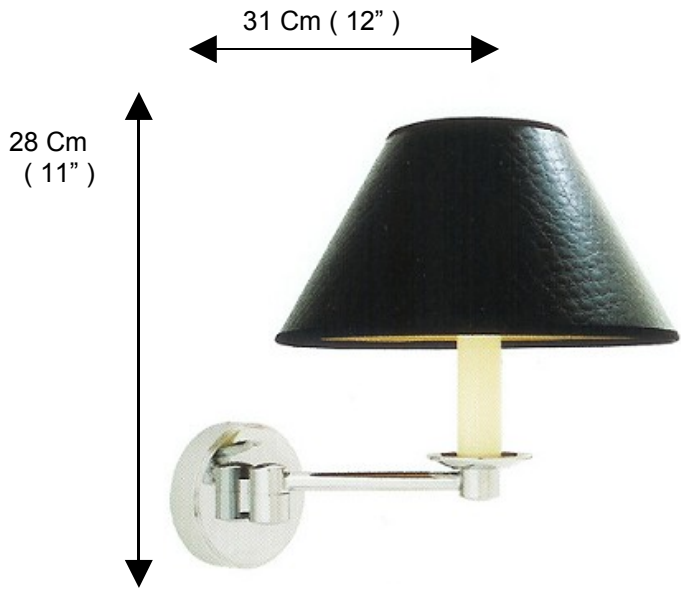

STRAND

30953

Strand
30901 CR WS

Depth: 31 Cm (12")

Description:

UL Bathroom Wall Light with Swing Arm, Complete ith Black, Faux Crocodile Shade

Finishes:

CR - Chrome
NI – Polished Nickel
ES – Satin Nickel

Material:

Brass

Country of Origin:	Portugal
---------------------------	----------

 Valsan[®]
BATHROOMS

All Dimensions are approximate