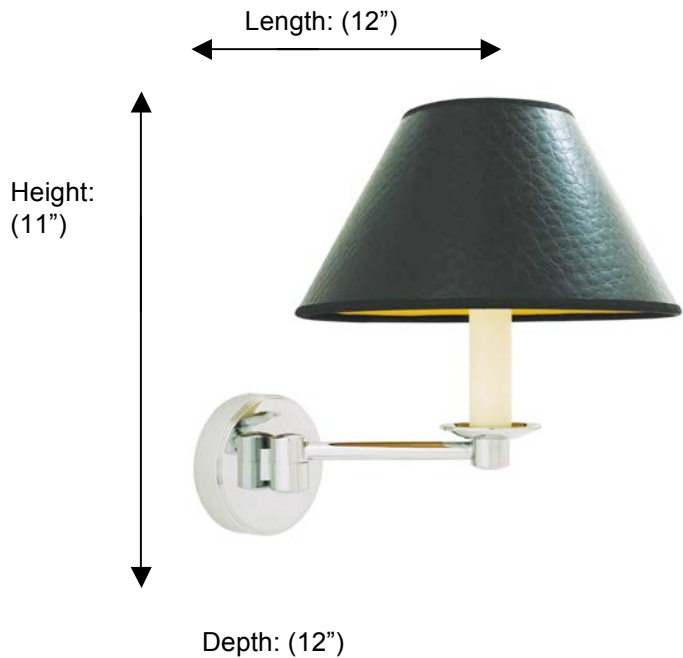

STRAND

30953 Wall Light with Swing Arm

**Description:**

UL Bathroom Wall Light with Swing Arm, Complete with Black, Faux Crocodile Shade or Ivory Shade

Finishes:

CR – Chrome
NI – Polished Nickel
ES – Satin Nickel

Material:

Brass

Wattage:

Max 60 watts

Lamp:

Candelabra base or round orb base small

Country of Origin:

Portugal

All Dimensions are approximate