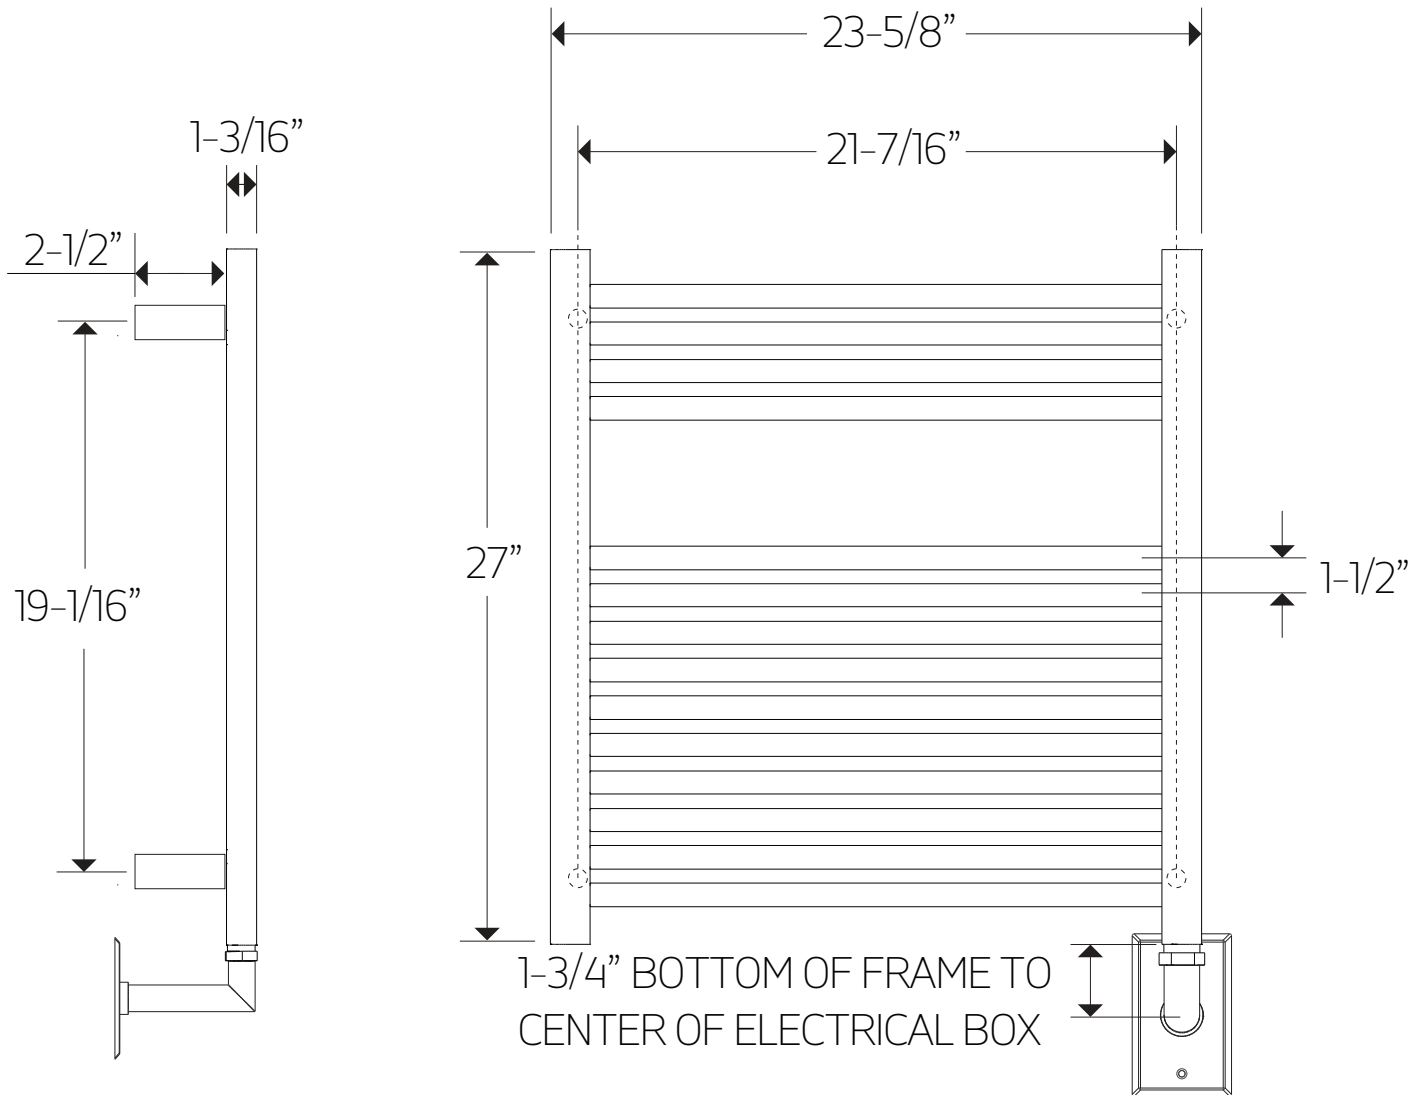

M06860W

TECHNICAL DATA SHEET

denby towel warmer,
hardwire

artos[®]

M06860W

denby towel warmer,
hardwire

OPERATING SPECIFICATIONS

FEATURES

Towel warming, drying and auxiliary heating.

ELEMENT

300W, 110V

CODES

UL Approved
CSA-US Approved

REQUIREMENTS

The towel warmer must be installed so that the element is at the bottom.