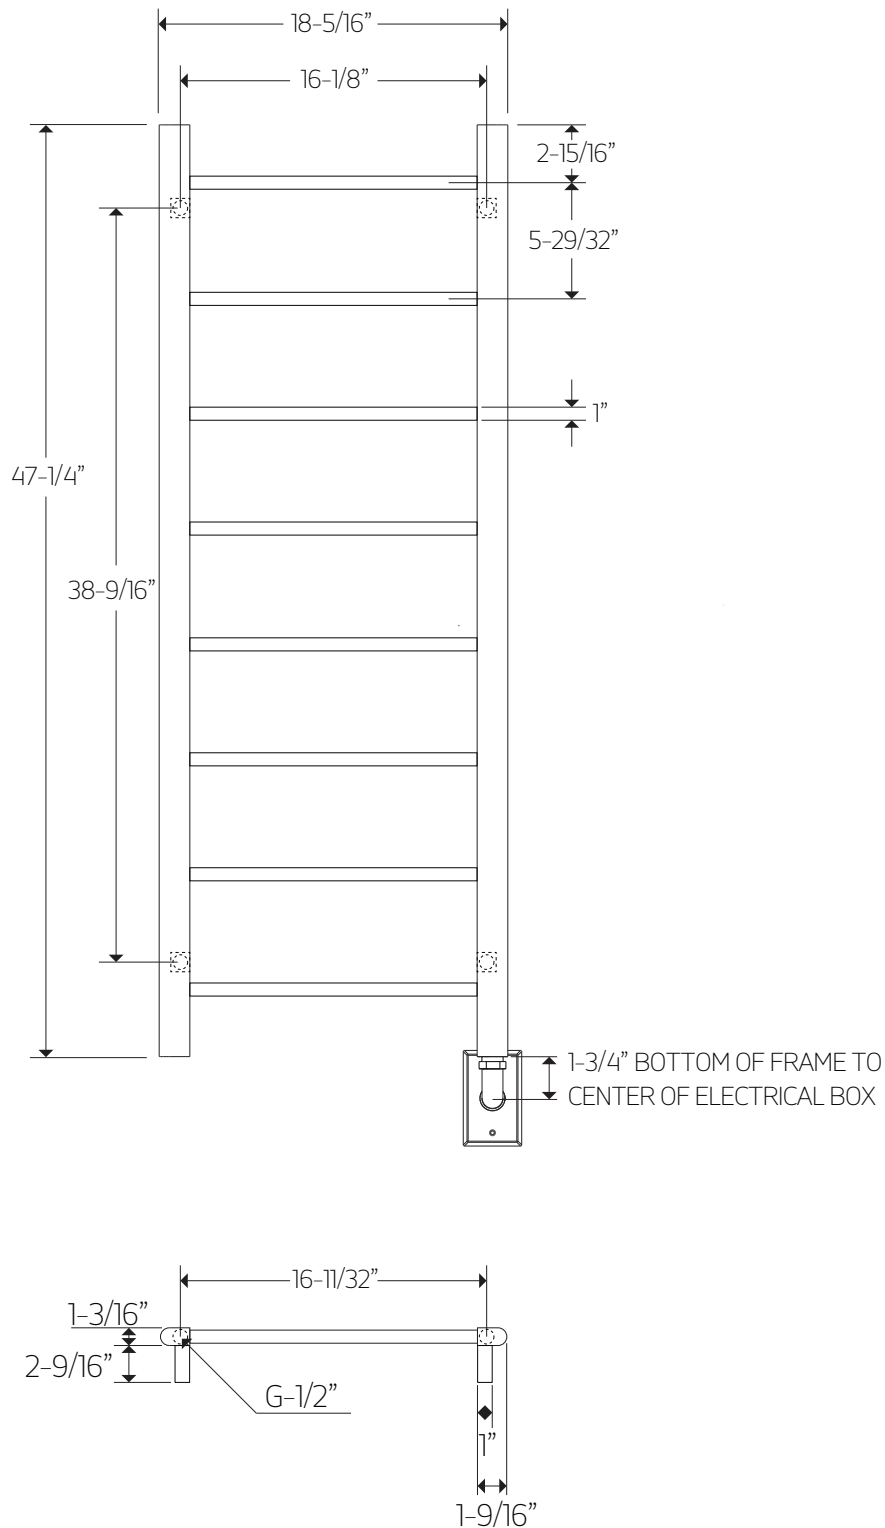

MR12045W

TECHNICAL DATA SHEET

denby towel warmer,
hardwired

artos[®]

MR12045W

OPERATING SPECIFICATIONS

denby towel warmer,
hardwired

FEATURES

Towel warming, drying and auxiliary heating.

ELEMENT

300W, 110V

CODES

UL Approved

CSA-US Approved

REQUIREMENTS

The towel warmer must be installed so that the Element is at the bottom.