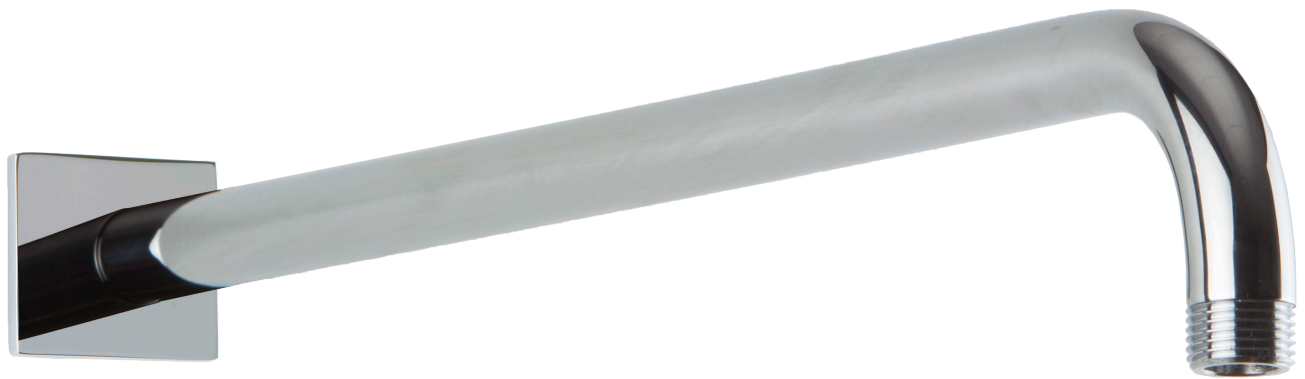

artos

F902-27

INSTALLATION GUIDE

wall mount shower arm r+s

BRUSHED NICKEL(BN)

CHROME(CH)

artos

F902-27

OPERATING SPECIFICATIONS

wall mount shower arm r+s

INLET/OUTLET

1/2" Male NPT- Wall Connections

artos

F902-27

PRODUCT DIMENSIONS

wall mount shower arm r+s

STEP 5

STEP 7

STEP 6

artos

F902-27

wall mount shower arm r+s

artos

F902-27