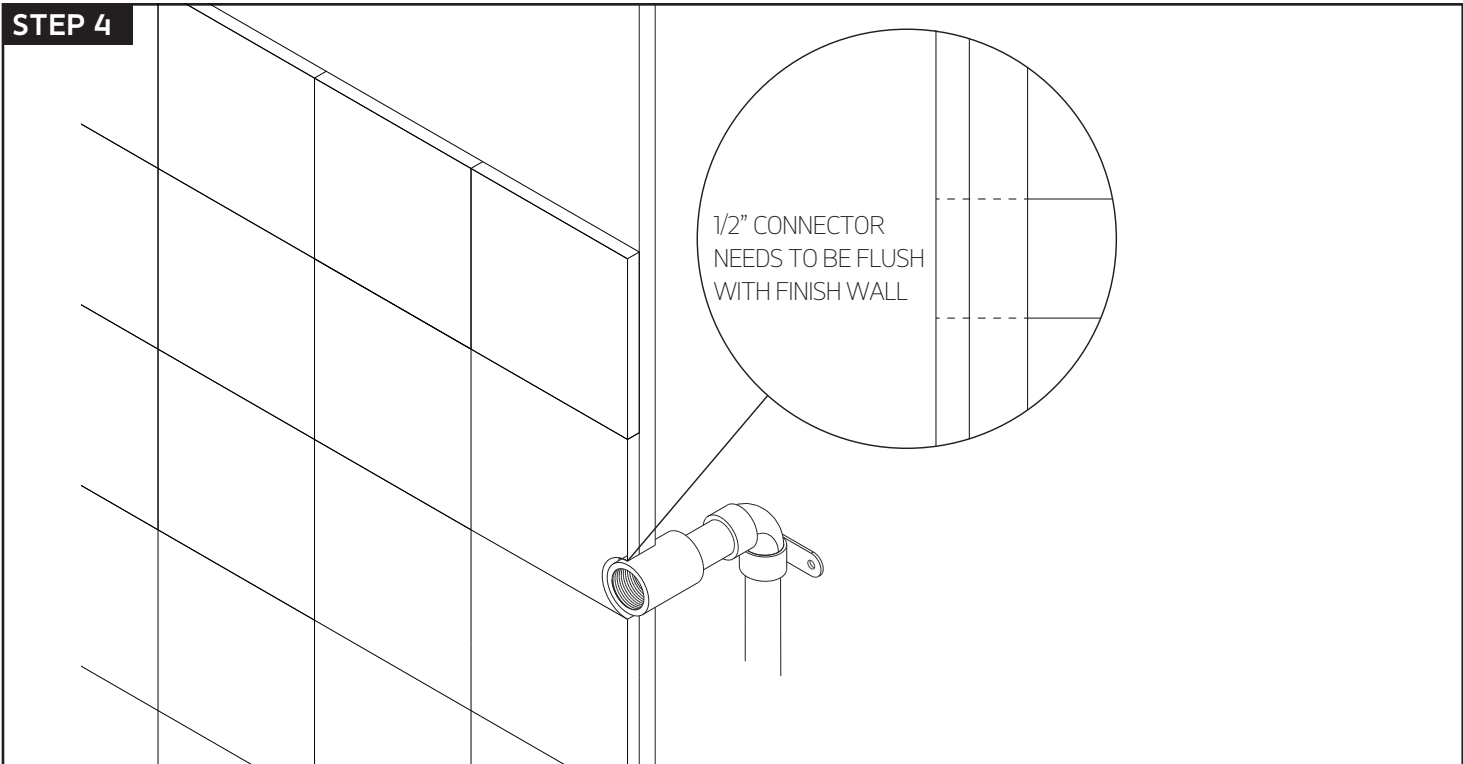

artos

F902-27

INSTALLATION GUIDE

wall mount shower arm r+s

BRUSHED NICKEL(BN)

CHROME(CH)

artos

F902-27

OPERATING SPECIFICATIONS

wall mount shower arm r+s

INLET/OUTLET

1/2" Male NPT- Wall Connections

artos

F902-27

PRODUCT DIMENSIONS

wall mount shower arm r+s