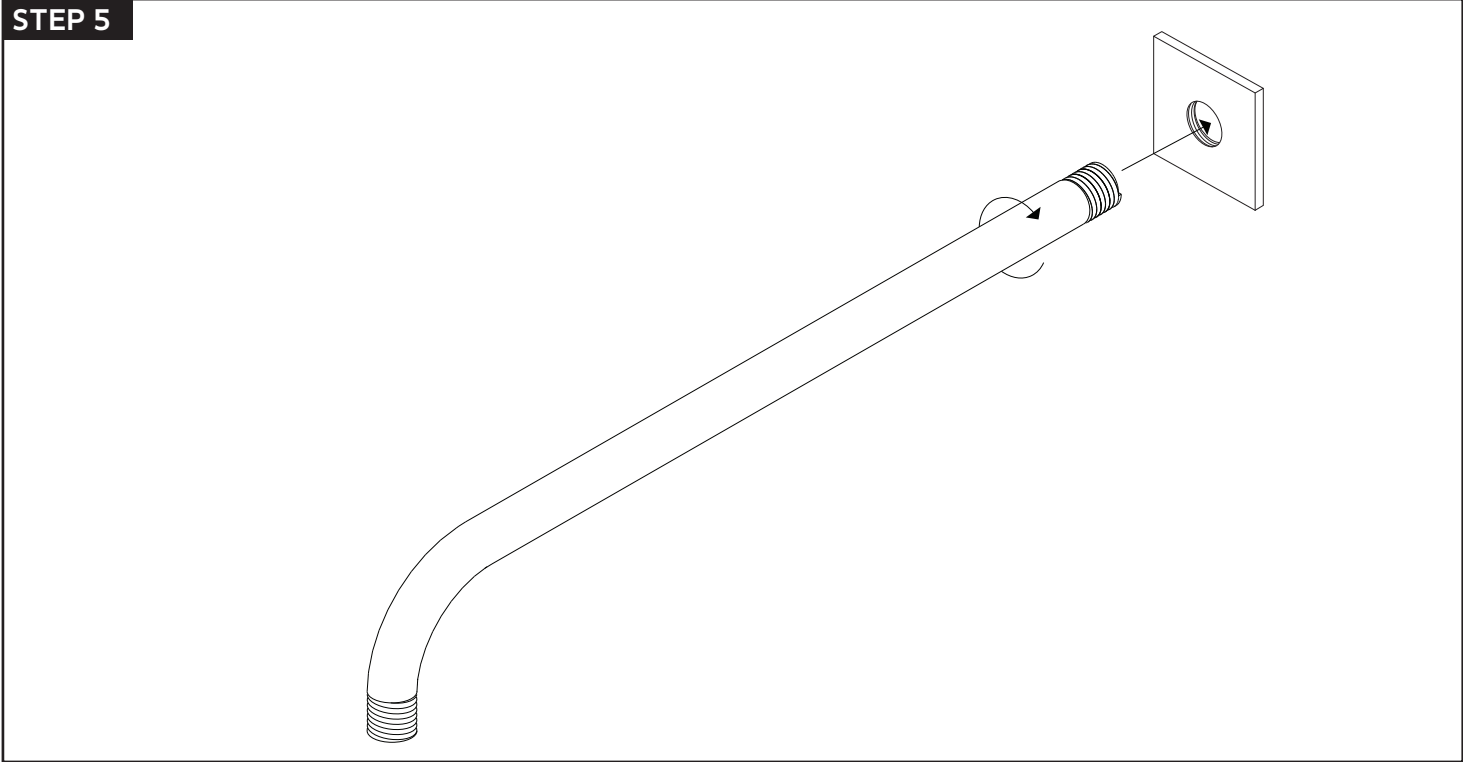

artos

F902-27

INSTALLATION GUIDE

wall mount shower arm r+s

BRUSHED NICKEL(BN)

CHROME(CH)

artos

F902-27

OPERATING SPECIFICATIONS

wall mount shower arm r+s

INLET/OUTLET

1/2" Male NPT- Wall Connections

artos

F902-27

PRODUCT DIMENSIONS

wall mount shower arm r+s

STEP 5

STEP 7

STEP 6

artos

F902-27

wall mount shower arm r+s

artos

F902-27