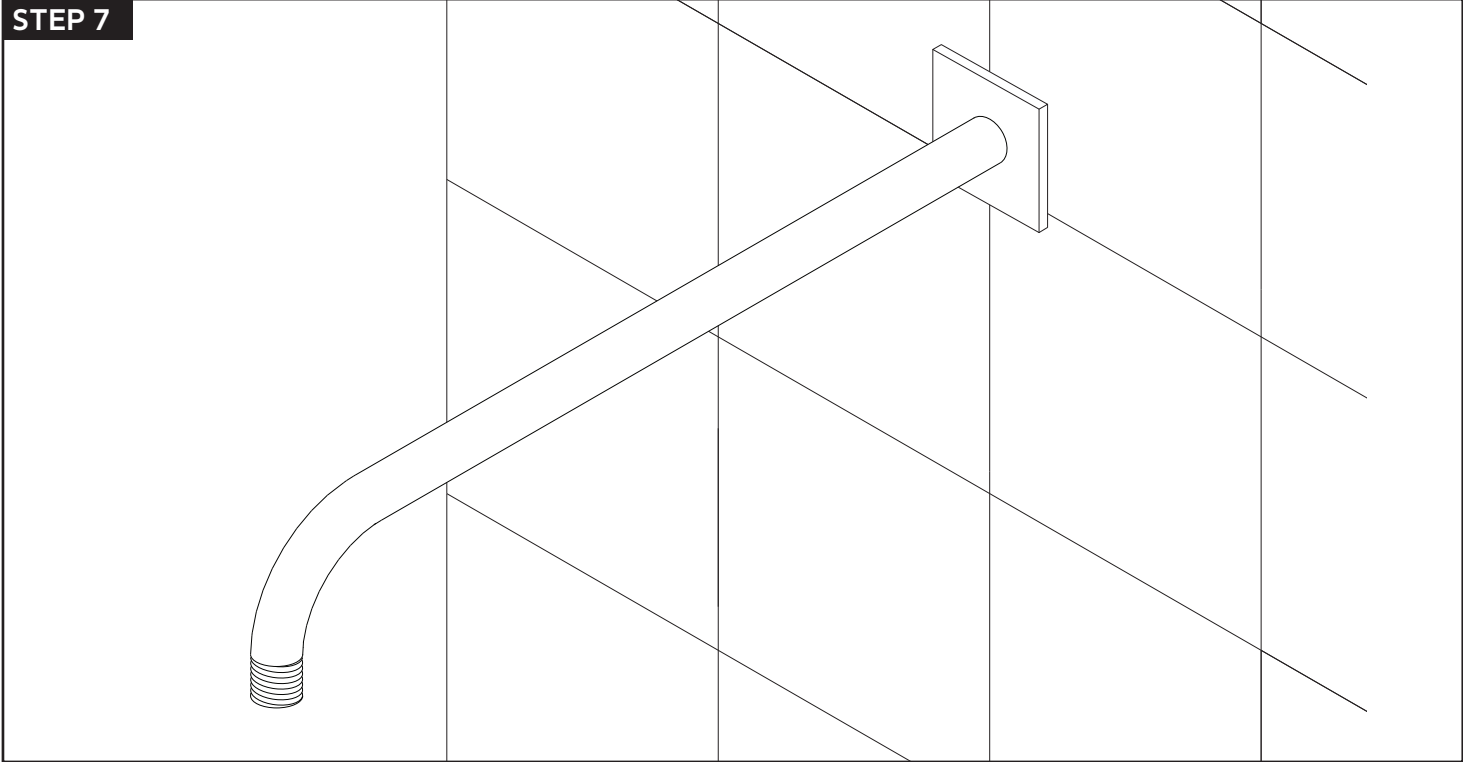

artos

F902-27

INSTALLATION GUIDE

wall mount shower arm r+s

BRUSHED NICKEL(BN)

CHROME(CH)

artos

F902-27

OPERATING SPECIFICATIONS

wall mount shower arm r+s

INLET/OUTLET

1/2" Male NPT- Wall Connections

artos

F902-27

PRODUCT DIMENSIONS

wall mount shower arm r+s

STEP 5

STEP 7

STEP 6

artos

F902-27

wall mount shower arm r+s

artos

F902-27