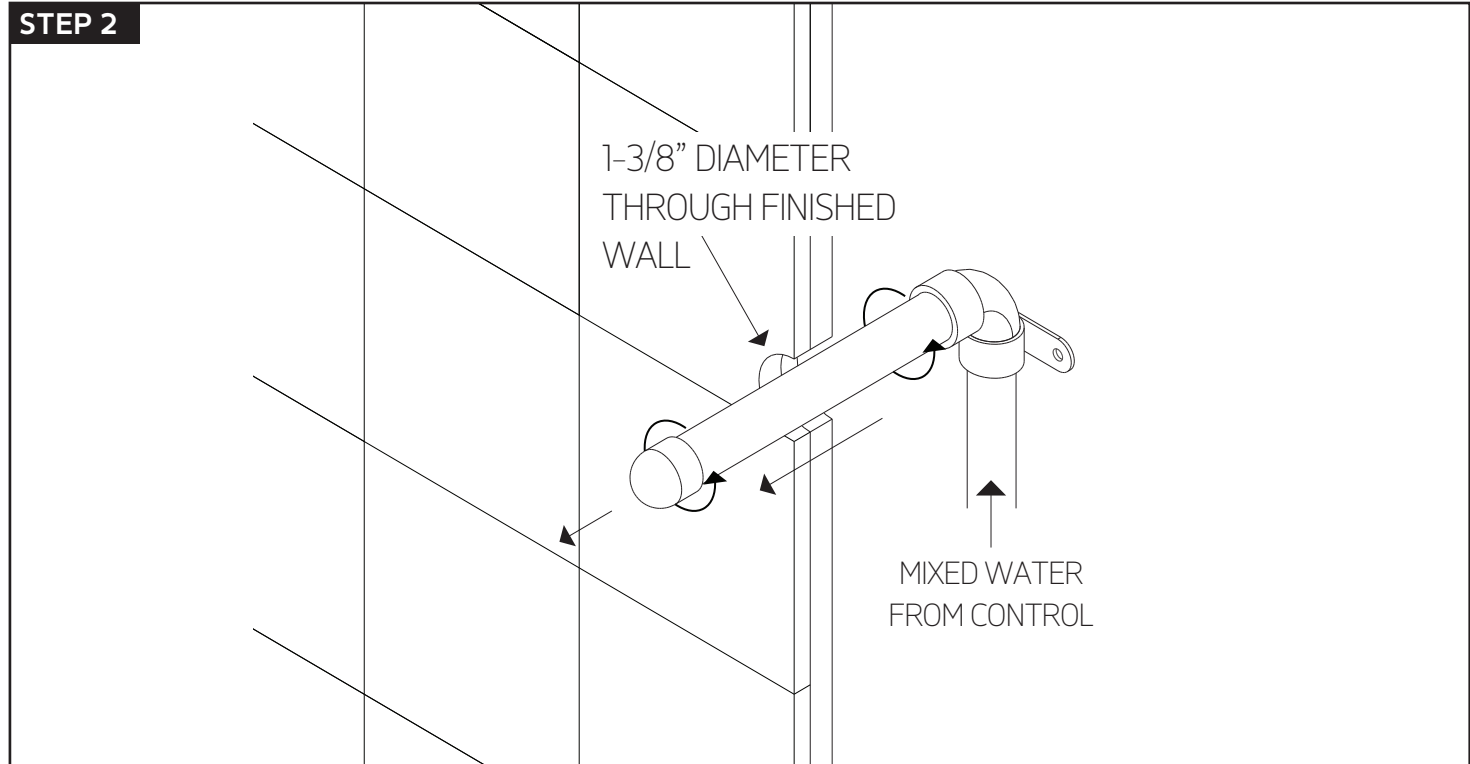

artos

F902-27

INSTALLATION GUIDE

wall mount shower arm r+s

BRUSHED NICKEL(BN)

CHROME(CH)

artos

F902-27

OPERATING SPECIFICATIONS

wall mount shower arm r+s

INLET/OUTLET

1/2" Male NPT- Wall Connections

artos

F902-27

PRODUCT DIMENSIONS

wall mount shower arm r+s

STEP 5

STEP 7

STEP 6

artos

F902-27

wall mount shower arm r+s

artos

F902-27