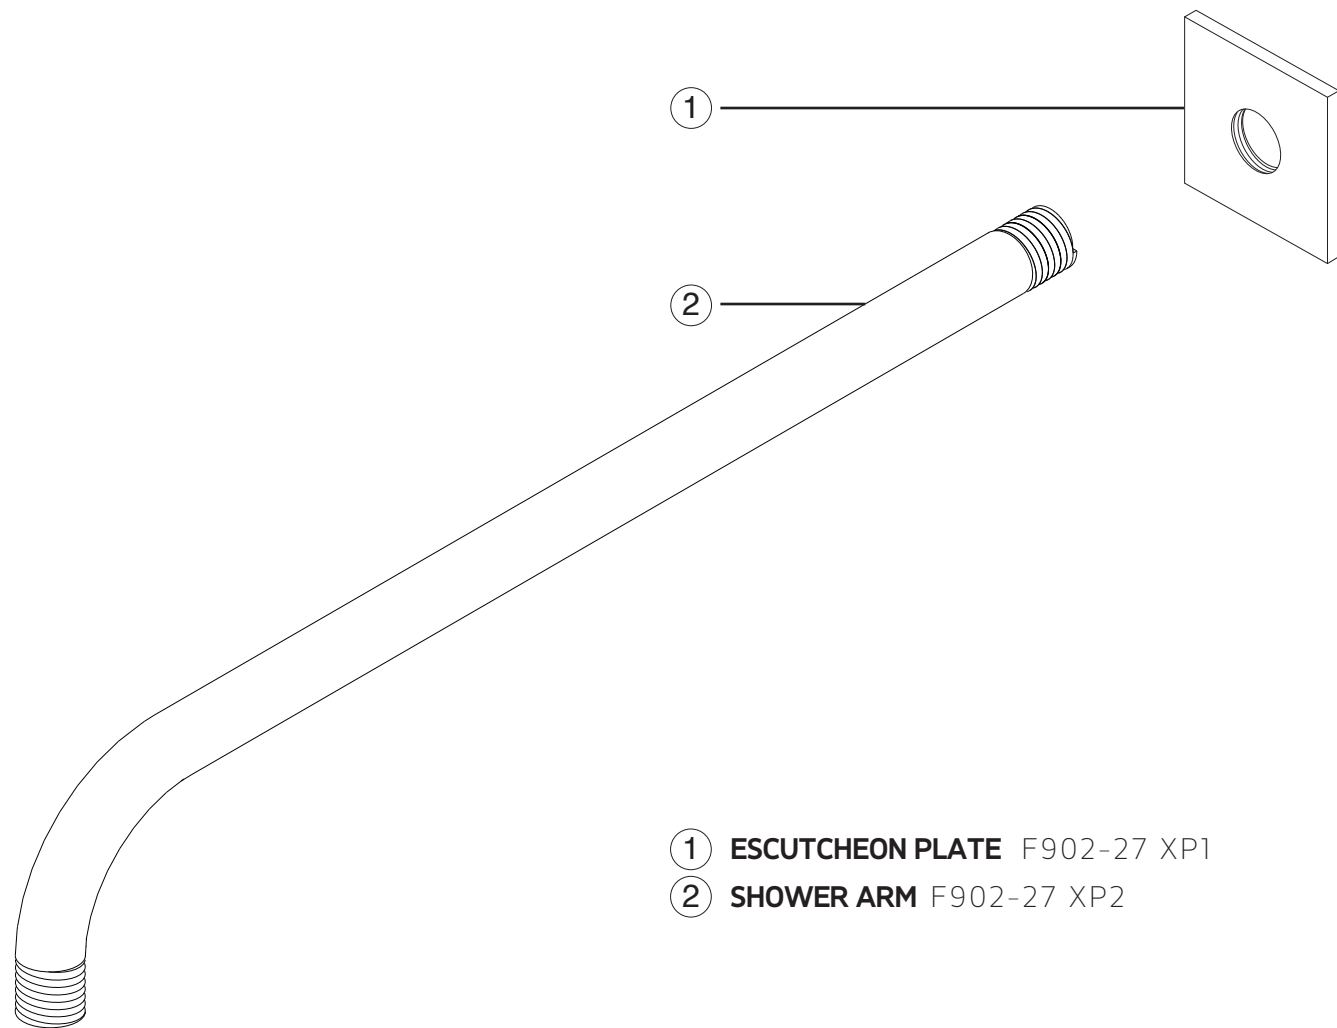

artos

F902-27

INSTALLATION GUIDE

wall mount shower arm r+s

BRUSHED NICKEL(BN)

CHROME(CH)

artos

F902-27

OPERATING SPECIFICATIONS

wall mount shower arm r+s

INLET/OUTLET

1/2" Male NPT- Wall Connections

artos

F902-27

PRODUCT DIMENSIONS

wall mount shower arm r+s

STEP 5

STEP 7

STEP 6

artos

F902-27

wall mount shower arm r+s

artos

F902-27