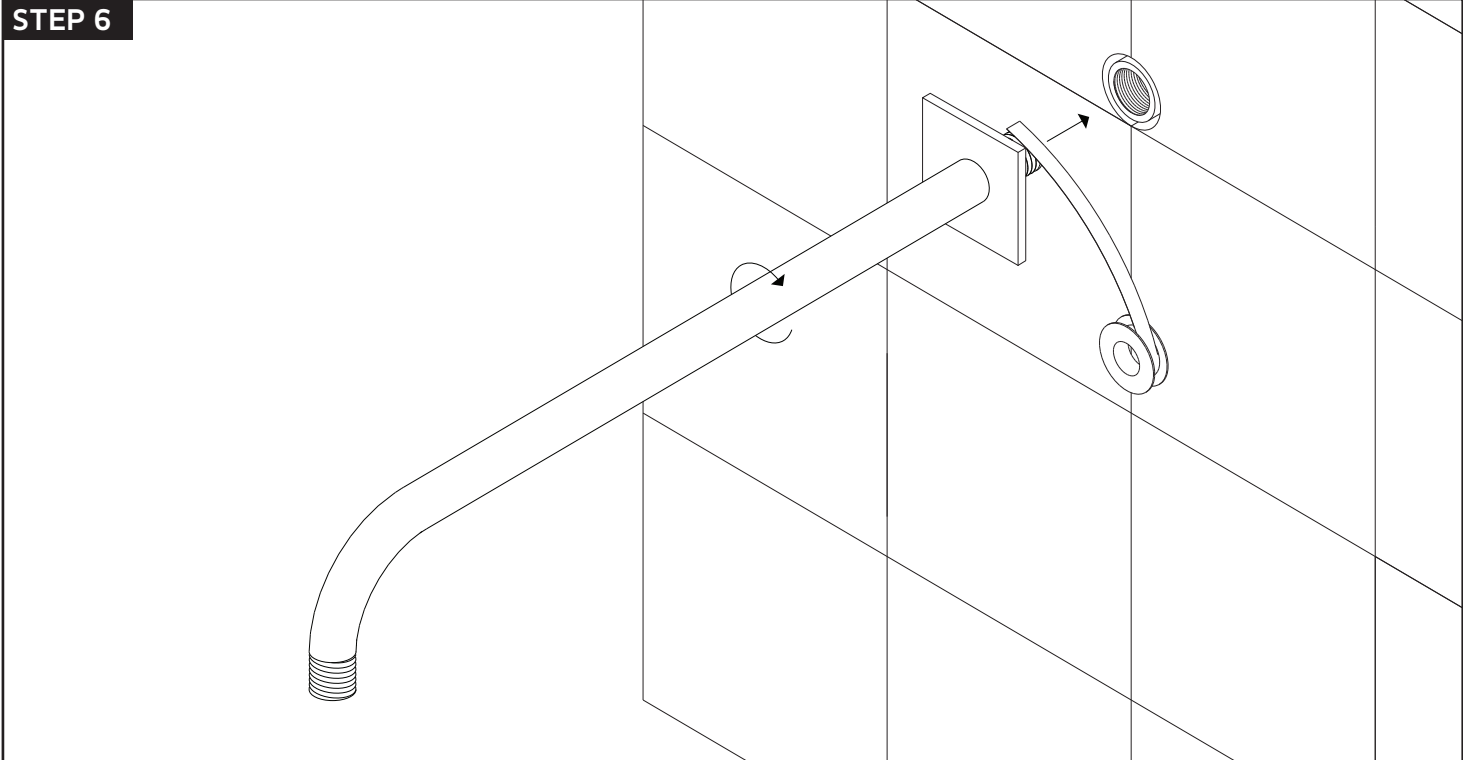

artos

F902-27

INSTALLATION GUIDE

wall mount shower arm r+s

BRUSHED NICKEL(BN)

CHROME(CH)

artos

F902-27

OPERATING SPECIFICATIONS

wall mount shower arm r+s

INLET/OUTLET

1/2" Male NPT- Wall Connections

artos

F902-27

PRODUCT DIMENSIONS

wall mount shower arm r+s

STEP 5

STEP 7

STEP 6

artos

F902-27

wall mount shower arm r+s

artos

F902-27