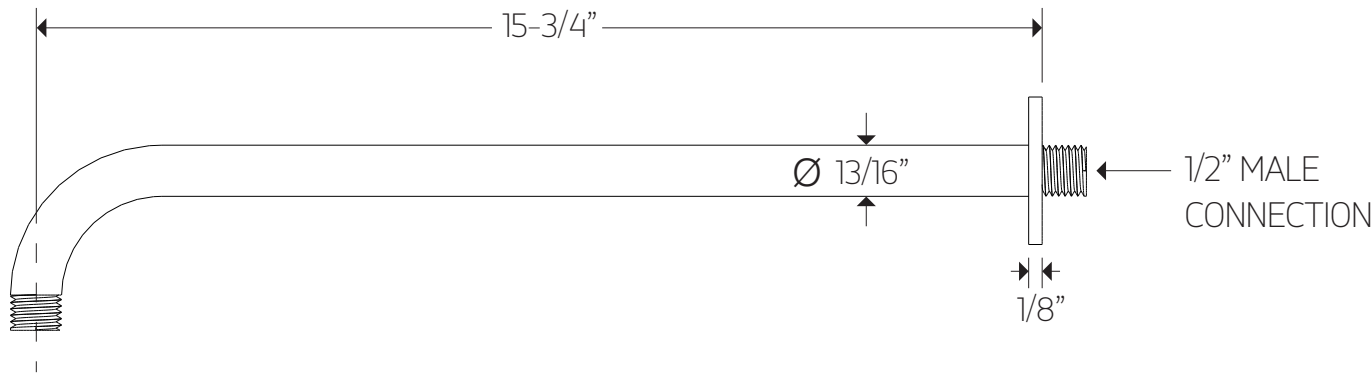

artos

F902-27

INSTALLATION GUIDE

wall mount shower arm r+s

BRUSHED NICKEL(BN)

CHROME(CH)

artos

F902-27

OPERATING SPECIFICATIONS

wall mount shower arm r+s

INLET/OUTLET

1/2" Male NPT- Wall Connections

artos

F902-27

PRODUCT DIMENSIONS

wall mount shower arm r+s

STEP 5

STEP 7

STEP 6

artos

F902-27

wall mount shower arm r+s

artos

F902-27