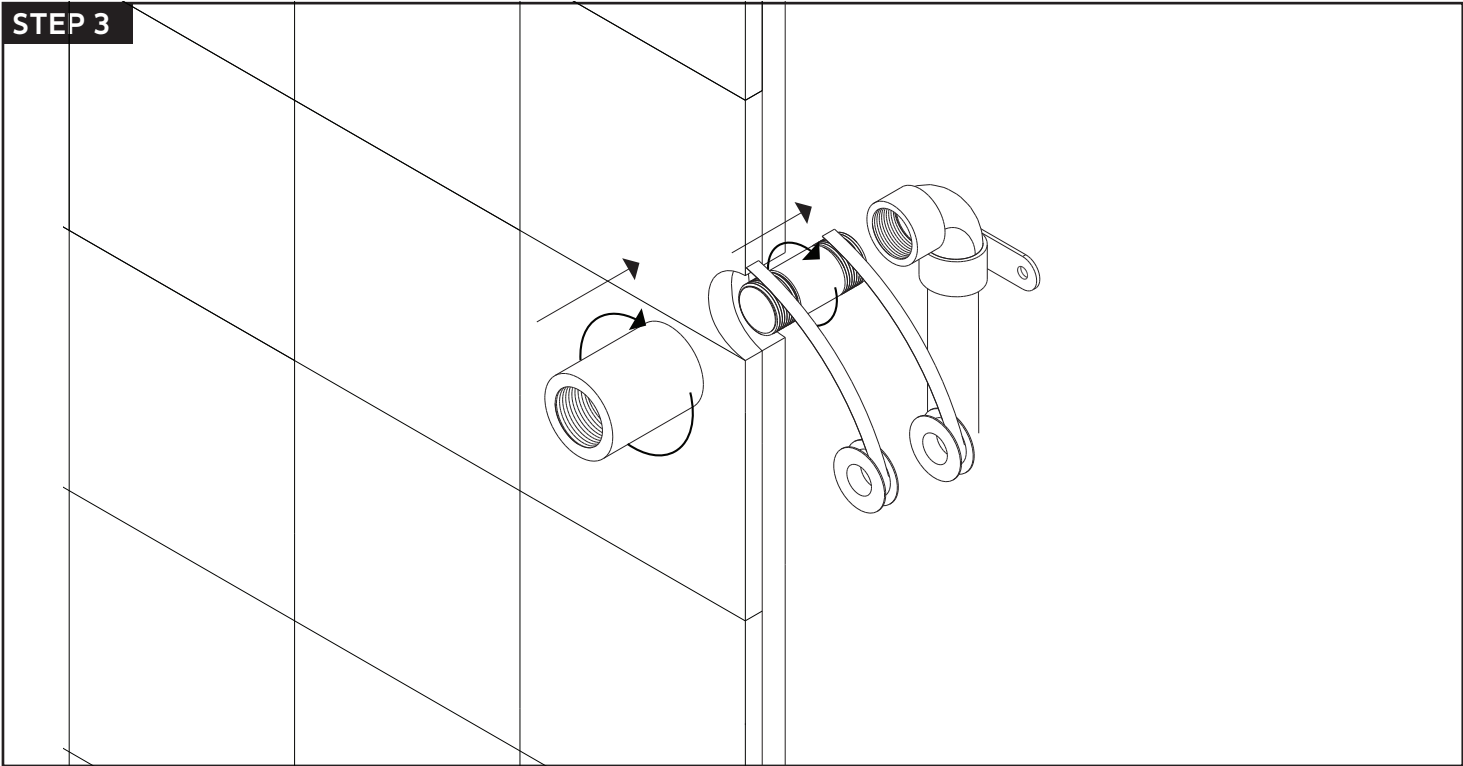

artos

F902-27

INSTALLATION GUIDE

wall mount shower arm r+s

BRUSHED NICKEL(BN)

CHROME(CH)

artos

F902-27

OPERATING SPECIFICATIONS

wall mount shower arm r+s

INLET/OUTLET

1/2" Male NPT- Wall Connections

artos

F902-27

PRODUCT DIMENSIONS

wall mount shower arm r+s

STEP 5

STEP 7

STEP 6

artos

F902-27

wall mount shower arm r+s

artos

F902-27