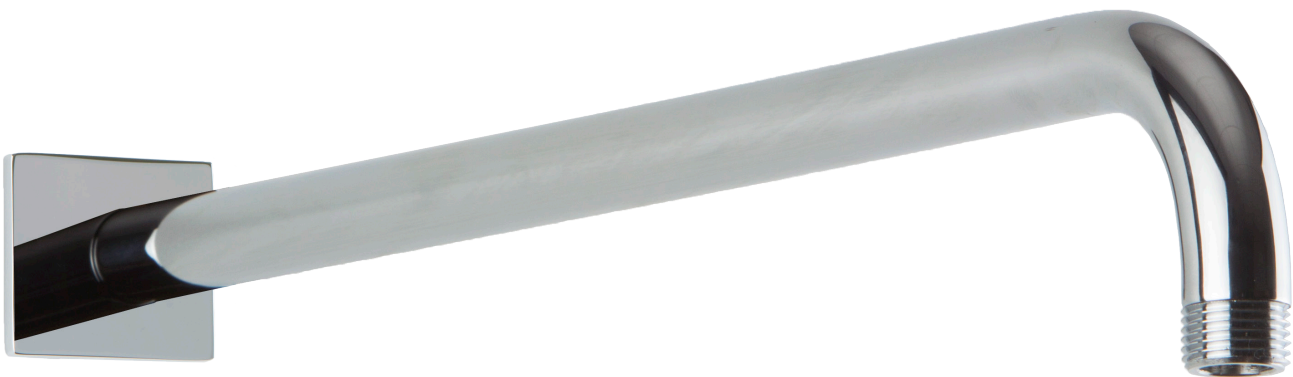

artos

F902-27

INSTALLATION GUIDE

wall mount shower arm r+s

BRUSHED NICKEL(BN)

CHROME(CH)

artos

F902-27

OPERATING SPECIFICATIONS

wall mount shower arm r+s

INLET/OUTLET

1/2" Male NPT- Wall Connections

artos

F902-27

PRODUCT DIMENSIONS

wall mount shower arm r+s

STEP 5

STEP 7

STEP 6

artos

F902-27

wall mount shower arm r+s

artos

F902-27