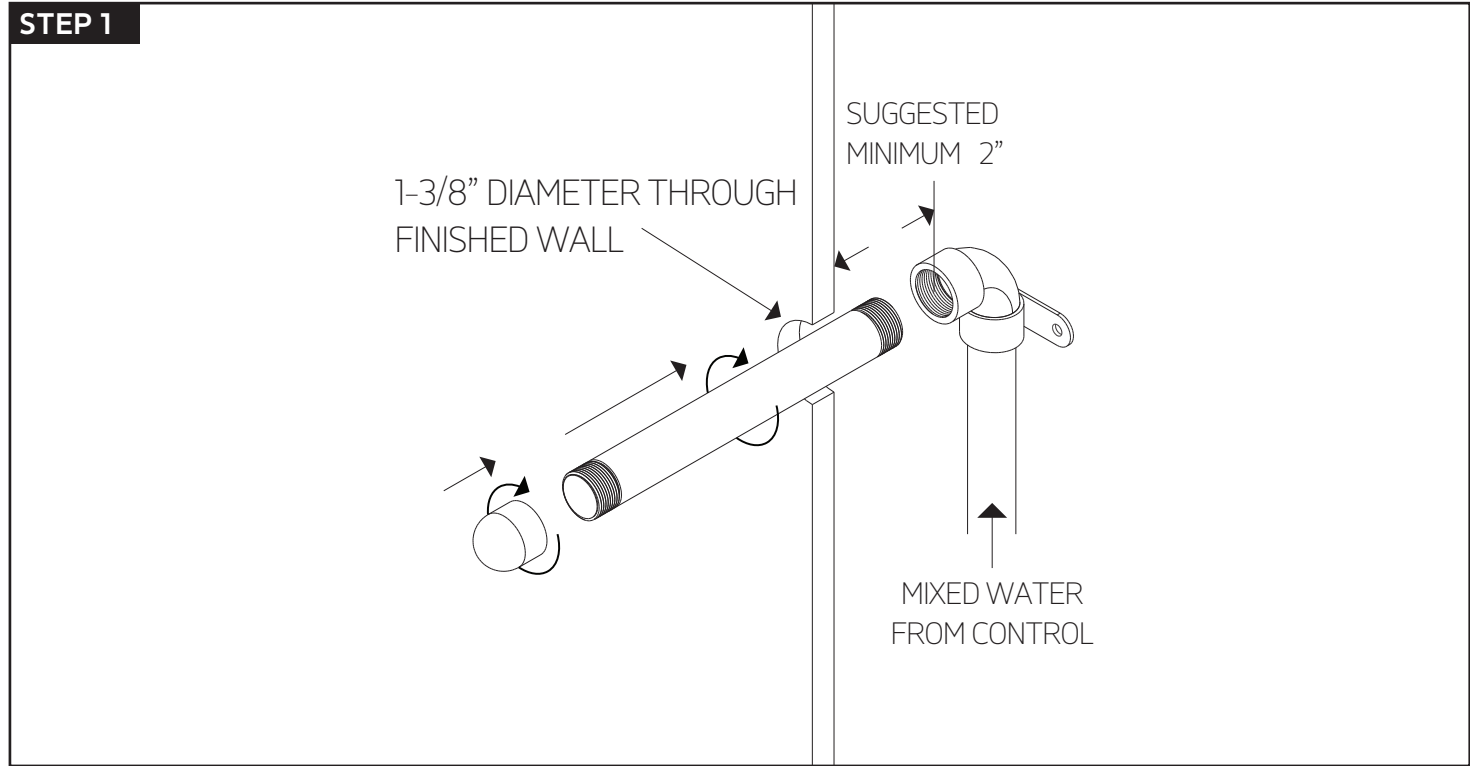

artos

F902-27

INSTALLATION GUIDE

wall mount shower arm r+s

BRUSHED NICKEL(BN)

CHROME(CH)

artos

F902-27

OPERATING SPECIFICATIONS

wall mount shower arm r+s

INLET/OUTLET

1/2" Male NPT- Wall Connections

artos

F902-27

PRODUCT DIMENSIONS

wall mount shower arm r+s