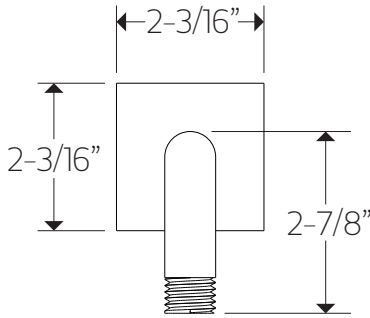

artos

F902-27

INSTALLATION GUIDE

wall mount shower arm r+s

BRUSHED NICKEL(BN)

CHROME(CH)

artos

F902-27

OPERATING SPECIFICATIONS

wall mount shower arm r+s

INLET/OUTLET

1/2" Male NPT- Wall Connections

artos

F902-27

PRODUCT DIMENSIONS

wall mount shower arm r+s