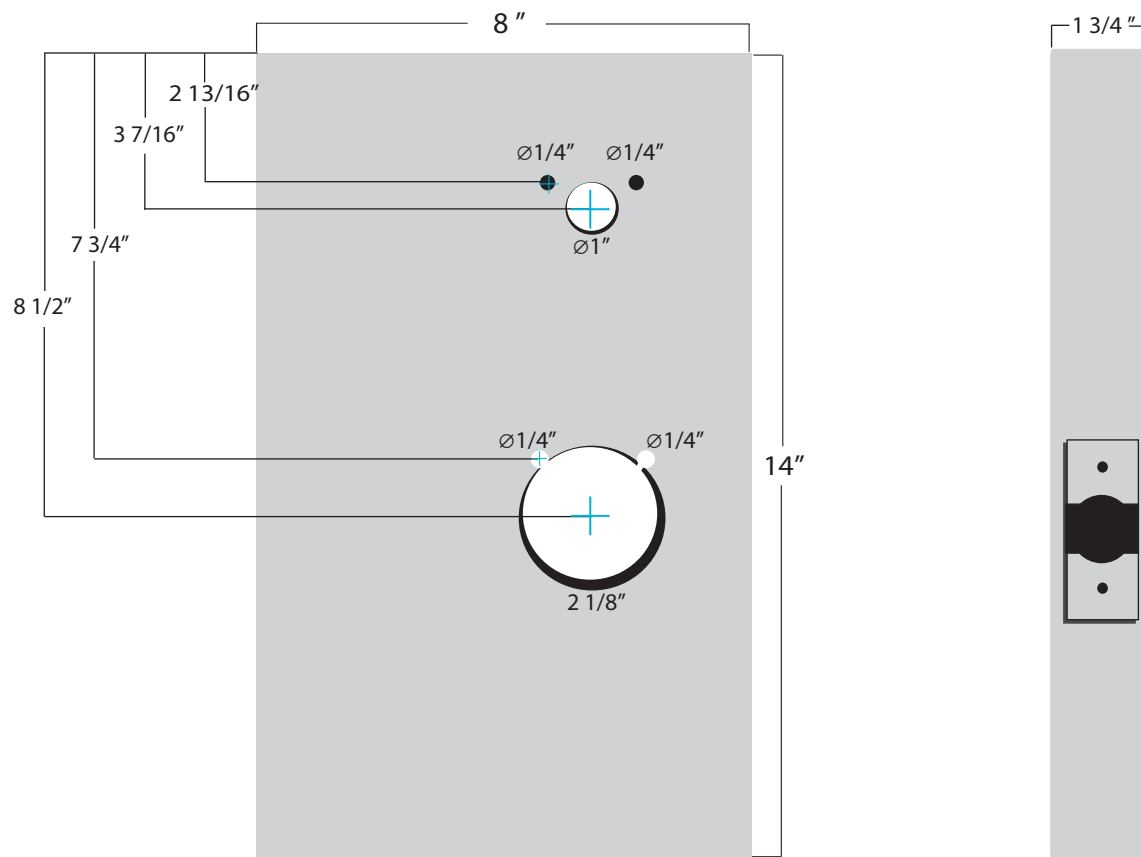

K-BXSIM-4000 Weldable Box

Type: Cylindrical

Dimensions:

8" W x 14" H x 1 3/4" D

Backset: 2 3/4

Materials Available:

14 Gauge Steel.....K-BXSIM-4000

.125 Gauge Aluminum...K-BXSIM-4000-AL

www.keeDEX.com • 714-993-4300

This rendering is NOT to scale and dimensions are NOT exact. For precise technical information, please refer to the template for the lock you are using.