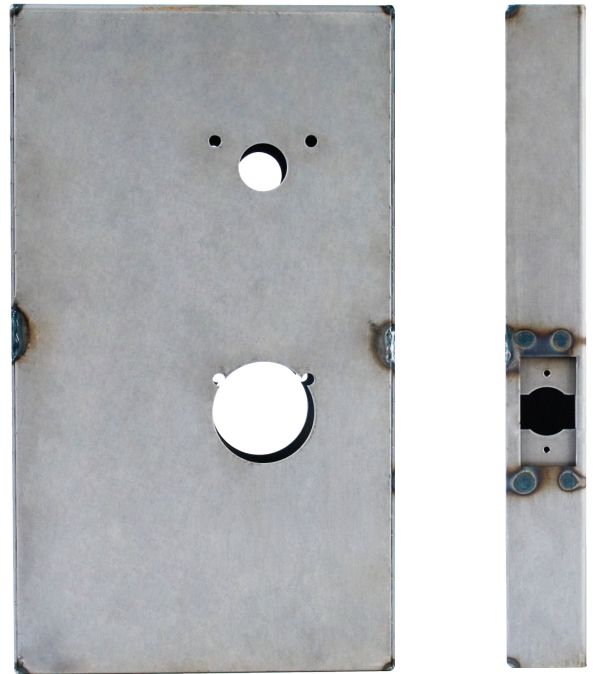

K-BXSIM-4000 Weldable Box

Type: Cylindrical

Dimensions:

8" W x 14" H x 1 3/4" D

Backset: 2 3/4

Materials Available:

14 Gauge Steel.....K-BXSIM-4000

.125 Gauge Aluminum...K-BXSIM-4000-AL

www.keeDEX.com • 714-993-4300

This rendering is NOT to scale and dimensions are NOT exact. For precise technical information, please refer to the template for the lock you are using.