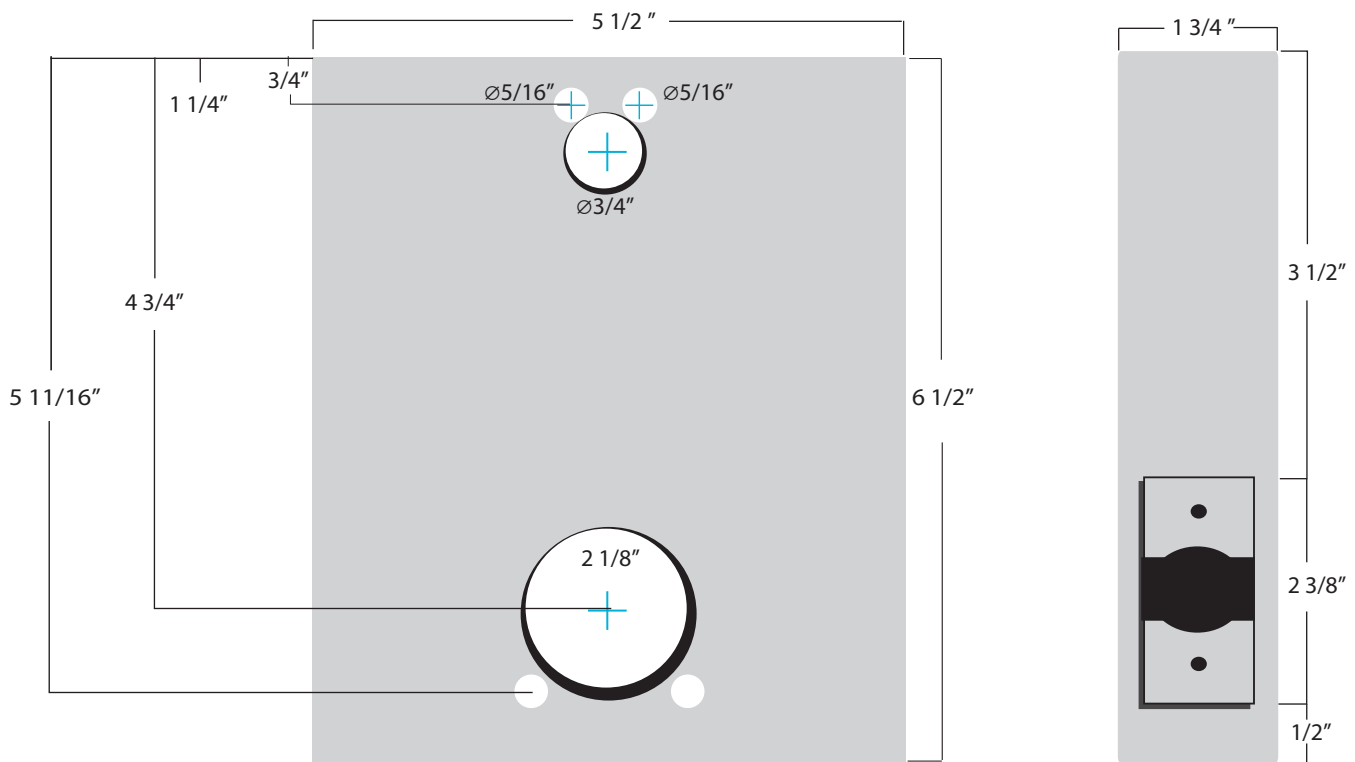

# K-BXSIM-6004 Weldable Box

Type: Cylindrical

Dimensions:

5 1/2" W x 6 1/2" H x 1 3/4" D

Backset: 2 3/4"

Materials Available:

14 Gauge Steel.....K-BXSIM-6004

www.keedex.com • 714-993-4300

This rendering is NOT to scale and dimensions are NOT exact. For precise technical information, please refer to the template for the lock you are using.