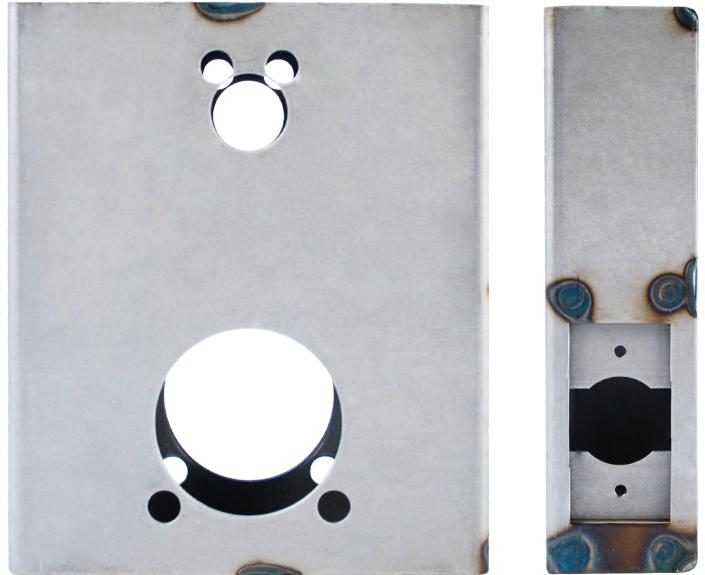

# K-BXSIM-6004 Weldable Box

Type: Cylindrical

Dimensions:

5 1/2" W x 6 1/2" H x 1 3/4" D

Backset: 2 3/4"

Materials Available:

14 Gauge Steel.....K-BXSIM-6004

www.keedex.com • 714-993-4300

This rendering is NOT to scale and dimensions are NOT exact. For precise technical information, please refer to the template for the lock you are using.