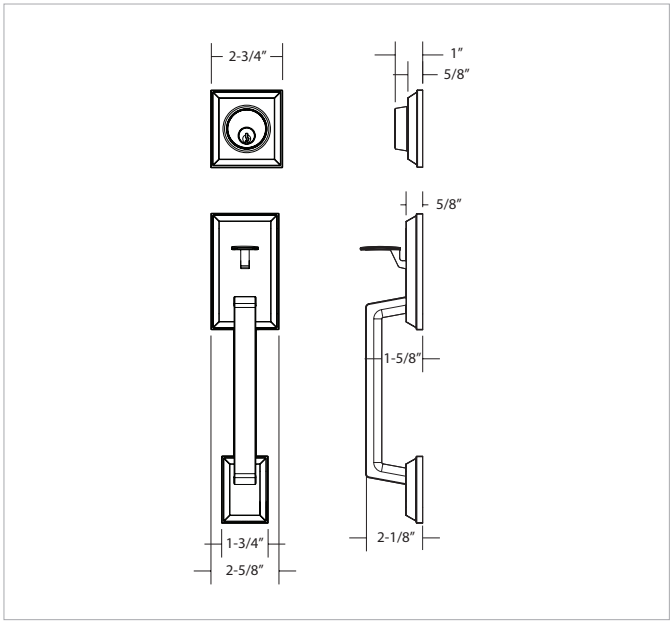

EXPRESSIONS™ SERIES

Style
Finishes

Ellington
Oil Rubbed Bronze (US10B)
Satin Nickel (US15)
Flat Black (US19)
Polished Chrome (US26)

Door Specs	2-1/8" Face Bore, 1" Edge Bore 5-1/2" Center to Center Door Prep 1" x 2-1/4" Radius Corner
Latch	2-3/8" or 2-3/4" Adjustable latch, Radius Corner
Door Thickness	1-3/8" to 1-3/4"
Cylinder	SC1 KW1 Optional WR5 Optional
Handing	Universal handing

Description
Ellington Trim, Schlage Keyway
Ellington Trim, Kwikset Keyway
Ellington Trim, Weiser Keyway

Function
Single Cylinder
Single Cylinder
Single Cylinder

Oil Rubbed Bronze
YELT42.US10B
KYELT42.US10B
WYELT42.US10B