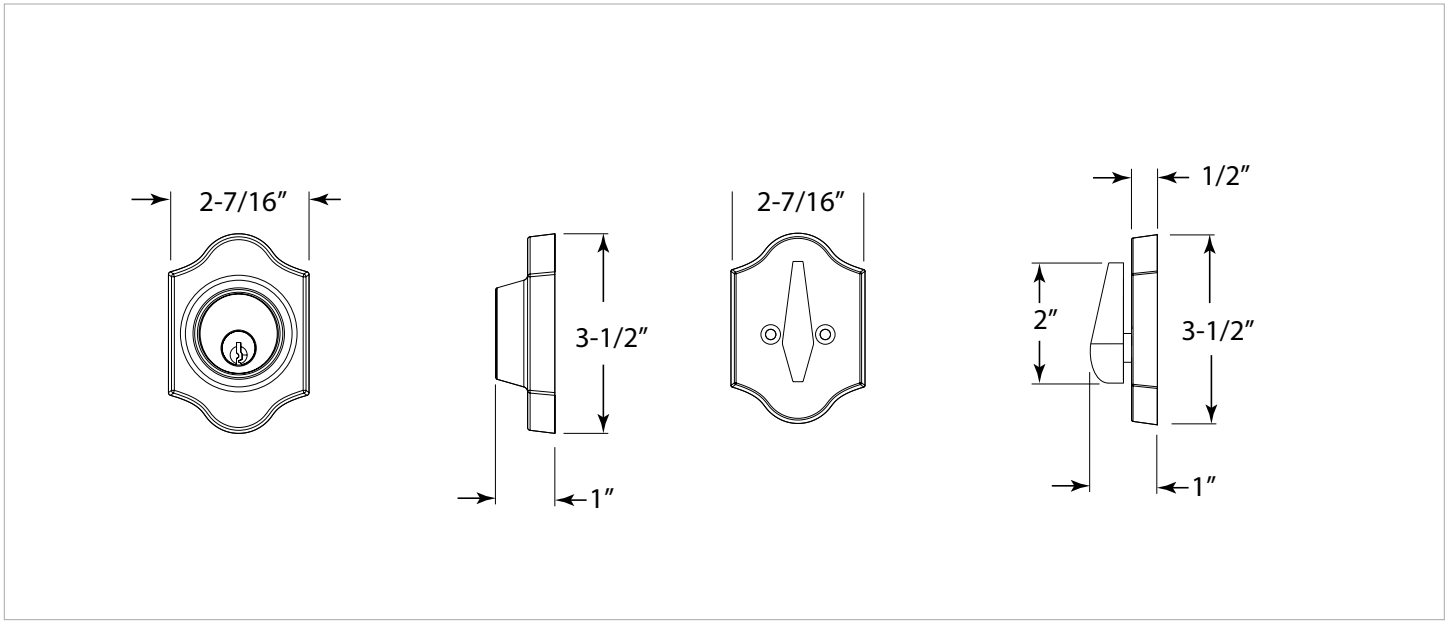

EXPRESSIONS™ SERIES

Style
Finishes

Everly
Polished Brass (US3)
Oil Rubbed Bronze (US10B)
Satin Nickel (US15)
Polished Chrome (US26)

Door Specs	2-1/8" Face Bore, 1" Edge Bore 5-1/2" Center to Center Door Prep 1" x 2-1/4" Radius Corner
Latch	2-3/8" or 2-3/4" Adjustable latch, Radius Corner
Door Thickness	1-3/8" to 1-3/4"
Cylinder	SC1 KW1 Optional WR5 Optional
Handing	Universal handing

Description	Function	Polished Brass	Oil Rubbed Bronze	Satin Nickel	Polished Chrome
Everly Deadbolt, Schlage Keyway	Single Cylinder	YEVY32.US3	YEVY32.US10B	YEVY32.US15	YEVY32.US26
Everly Deadbolt, Kwikset Keyway	Single Cylinder	KYEVY32.US3	KYEVY32.US10B	KYEVY32.US15	KYEVY32.US26
Everly Deadbolt, Weiser Keyway	Single Cylinder	WYEVY32.US3	WYEVY32.US10B	WYEVY32.US15	WYEVY32.US26