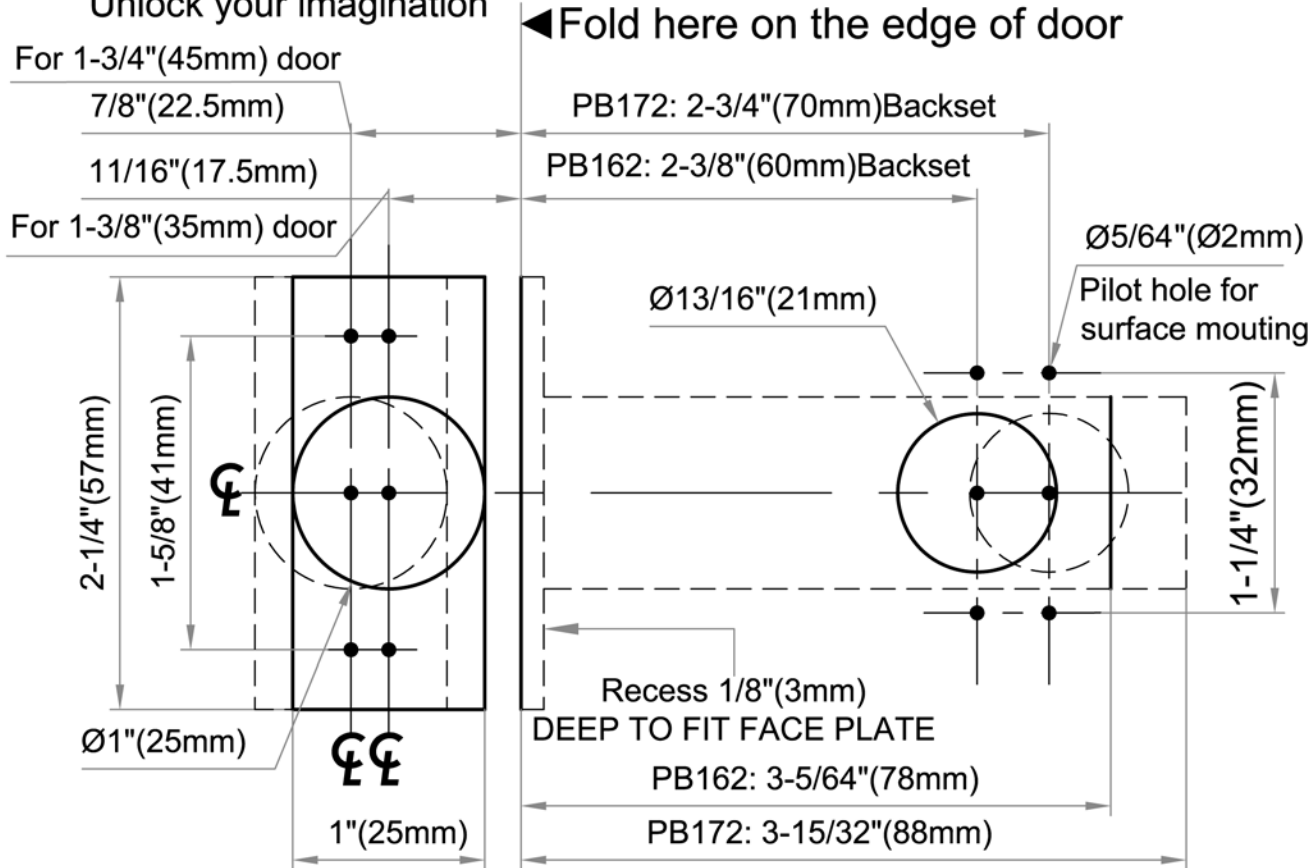

Unlock your imagination

Template for GR/SR Rose with Privacy Bolt PB162/PB172

SR Privacy Escutcheon

Privacy Bolt	Backset	Case Side
PB162	2-3/8"(60mm)	3-5/64"(78mm)x11/16"(18mm)x7/8"(22mm)
PB172	2-3/4"(70mm)	3-15/32"(88mm)x11/16"(18mm)x7/8"(22mm)

Ø1-13/16"(Ø46mm)

Ø1-13/16"(Ø46mm)

Dimensions do not provide allowances for door silencers, weather stripping, sound proofing or other additions to door or door frames.

PM-TM2200-V110725