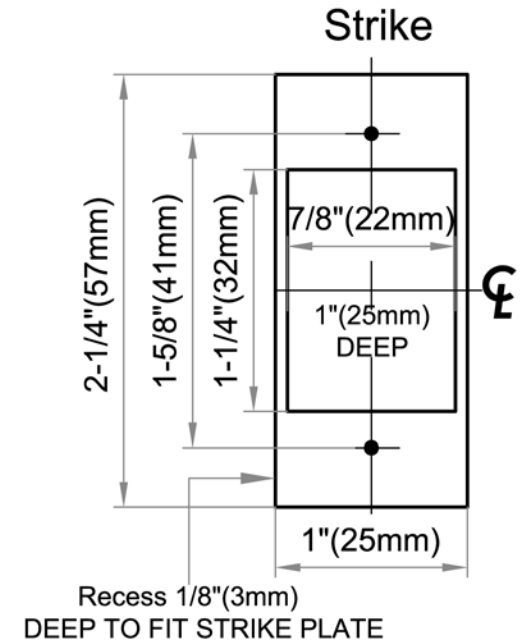

Unlock your imagination

Template for GR/SR Rose with Privacy Bolt PB162/PB172

SR Privacy Escutcheon

Privacy Bolt	Backset	Case Side
PB162	2-3/8"(60mm)	3-5/64"(78mm)x11/16"(18mm)x7/8"(22mm)
PB172	2-3/4"(70mm)	3-15/32"(88mm)x11/16"(18mm)x7/8"(22mm)

Ø1-13/16"(Ø46mm)

Ø1-13/16"(Ø46mm)

Dimensions do not provide allowances for door silencers, weather stripping, sound proofing or other additions to door or door frames.

PM-TM2200-V110725