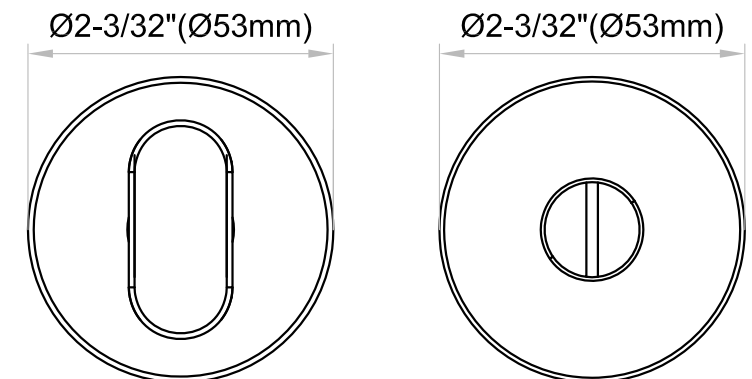

# Template for GT/GS Rose with Privacy Bolt PB162/PB172

## GT Privacy Escutcheon

Privacy Bolt	Backset	Case Side
PB162	2-3/8" (60mm)	3-5/64" (78mm) x 11/16" (18mm) x 7/8" (22mm)
PB172	2-3/4" (70mm)	3-15/32" (88mm) x 11/16" (18mm) x 7/8" (22mm)

Dimensions do not provide allowances for door silencers, weather stripping, sound proofing or other additions to door or door frames.