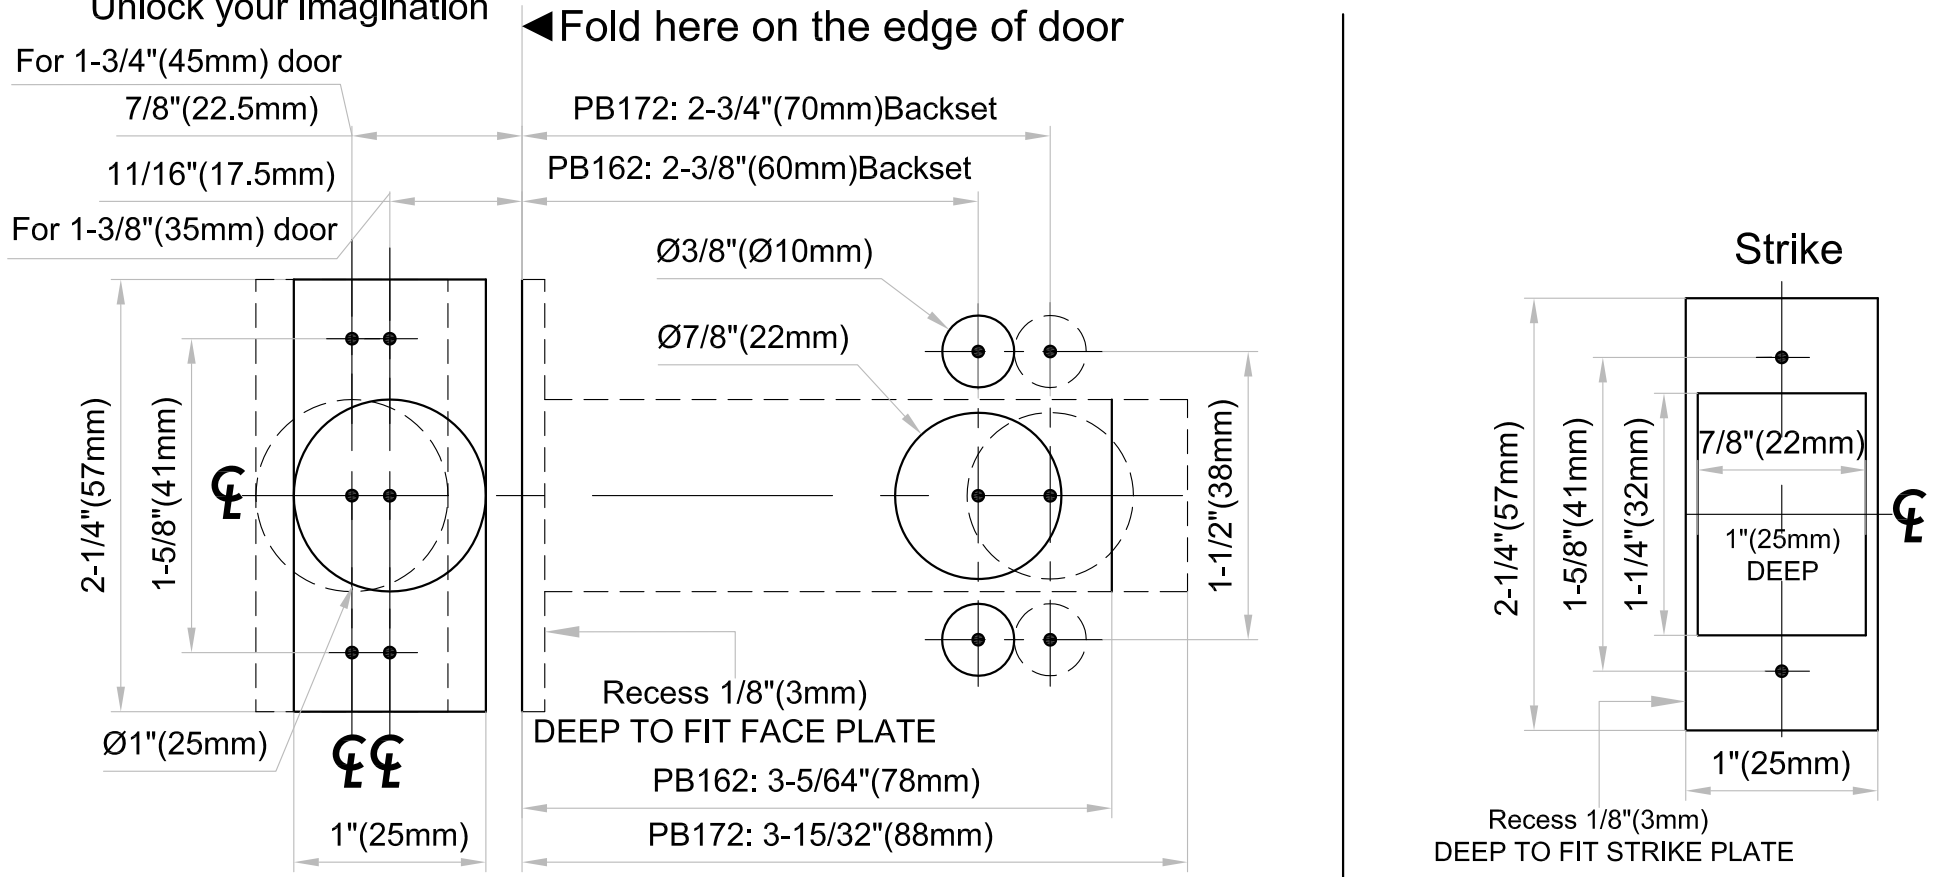

# Template for GT/GS Rose with Privacy Bolt PB162/PB172

## GT Privacy Escutcheon

Privacy Bolt	Backset	Case Side
PB162	2-3/8" (60mm)	3-5/64" (78mm) x 11/16" (18mm) x 7/8" (22mm)
PB172	2-3/4" (70mm)	3-15/32" (88mm) x 11/16" (18mm) x 7/8" (22mm)

Dimensions do not provide allowances for door silencers, weather stripping, sound proofing or other additions to door or door frames.