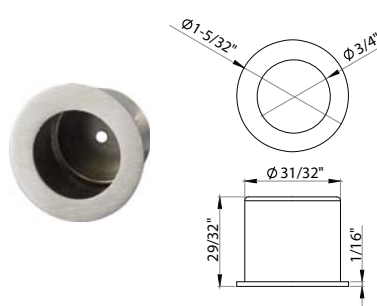

FHIX03
 Flush Cup Pull

FHIX04
 Flush Cup Pull

FHIX05*
 Flush Cup Pull

FHIX06
 Flush Cup Pull

FHIX07
 Flush Cup Pull

EPIX01
 Edge Pull

Finishes

- Polished Stainless Steel (32)
- Satin Stainless Steel (32D)
- Oil Rubbed Bronze (10B)
- Graphite Black (19G)
- Satin Brass (PVD4)