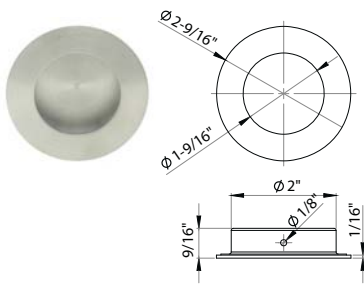

Flush Cup Pocket Pulls

Dummy / Passage Only

Specifications

Stainless Steel
 Concealed Fixing
 Screws included
 Dummy/Passage functions only

FHIX01
 Flush Cup Pull

FHIX02 *
 Flush Cup Pull

*FHIX02 not available in Oil Rubbed Bronze or Graphite Black

FHIX03
 Flush Cup Pull

FHIX04
 Flush Cup Pull

FHIX05*
 Flush Cup Pull

FHIX06
 Flush Cup Pull

FHIX07
 Flush Cup Pull

EPIX01
 Edge Pull

Finishes

- Polished Stainless Steel (32)
- Satin Stainless Steel (32D)
- Oil Rubbed Bronze (10B)
- Graphite Black (19G)
- Satin Brass (PVD4)