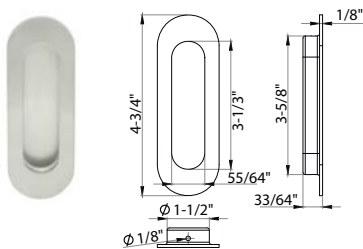

Flush Cup Pocket Pulls

Dummy / Passage Only

Specifications

Stainless Steel
 Concealed Fixing
 Screws included
 Dummy/Passage functions only

FHIX01
 Flush Cup Pull

FHIX02 *
 Flush Cup Pull

*FHIX02 not available in Oil Rubbed Bronze or Graphite Black

FHIX03
 Flush Cup Pull

FHIX04
 Flush Cup Pull

FHIX05*
 Flush Cup Pull

FHIX06
 Flush Cup Pull

FHIX07
 Flush Cup Pull

EPIX01
 Edge Pull

Finishes

- Polished Stainless Steel (32)
- Satin Stainless Steel (32D)
- Oil Rubbed Bronze (10B)
- Graphite Black (19G)
- Satin Brass (PVD4)