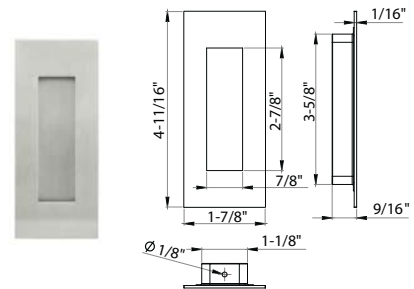

FHIX03
 Flush Cup Pull

FHIX04
 Flush Cup Pull

FHIX05*
 Flush Cup Pull

FHIX06
 Flush Cup Pull

FHIX07
 Flush Cup Pull

EPIX01
 Edge Pull

Finishes

- Polished Stainless Steel (32)
- Satin Stainless Steel (32D)
- Oil Rubbed Bronze (10B)
- Graphite Black (19G)
- Satin Brass (PVD4)