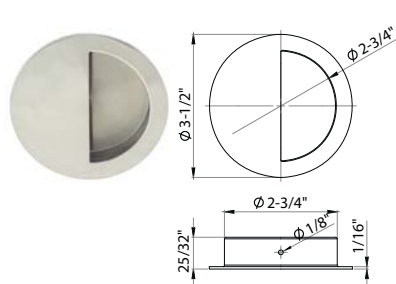

Flush Cup Pocket Pulls

Dummy / Passage Only

Specifications

Stainless Steel
 Concealed Fixing
 Screws included
 Dummy/Passage functions only

FHIX01
 Flush Cup Pull

FHIX02 *
 Flush Cup Pull

*FHIX02 not available in Oil Rubbed Bronze or Graphite Black

FHIX03
 Flush Cup Pull

FHIX04
 Flush Cup Pull

FHIX05*
 Flush Cup Pull

FHIX06
 Flush Cup Pull

FHIX07
 Flush Cup Pull

EPIX01
 Edge Pull

Finishes

- Polished Stainless Steel (32)
- Satin Stainless Steel (32D)
- Oil Rubbed Bronze (10B)
- Graphite Black (19G)
- Satin Brass (PVD4)