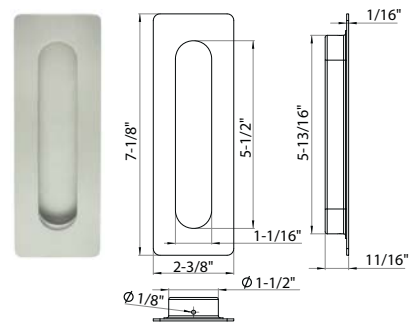

Flush Cup Pocket Pulls

Dummy / Passage Only

Specifications

Stainless Steel
 Concealed Fixing
 Screws included
 Dummy/Passage functions only

FHIX01
 Flush Cup Pull

FHIX02 *
 Flush Cup Pull

*FHIX02 not available in Oil Rubbed Bronze or Graphite Black

FHIX03
 Flush Cup Pull

FHIX04
 Flush Cup Pull

FHIX05*
 Flush Cup Pull

FHIX06
 Flush Cup Pull

FHIX07
 Flush Cup Pull

EPIX01
 Edge Pull

Finishes

- Polished Stainless Steel (32)
- Satin Stainless Steel (32D)
- Oil Rubbed Bronze (10B)
- Graphite Black (19G)
- Satin Brass (PVD4)