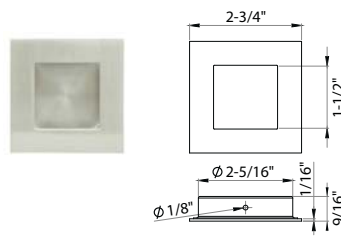

Flush Cup Pocket Pulls

Dummy / Passage Only

Specifications

Stainless Steel
 Concealed Fixing
 Screws included
 Dummy/Passage functions only

FHIX01
 Flush Cup Pull

FHIX02 *
 Flush Cup Pull

*FHIX02 not available in Oil Rubbed Bronze or Graphite Black

FHIX03
 Flush Cup Pull

FHIX04
 Flush Cup Pull

FHIX05*
 Flush Cup Pull

FHIX06
 Flush Cup Pull

FHIX07
 Flush Cup Pull

EPIX01
 Edge Pull

Finishes

- Polished Stainless Steel (32)
- Satin Stainless Steel (32D)
- Oil Rubbed Bronze (10B)
- Graphite Black (19G)
- Satin Brass (PVD4)