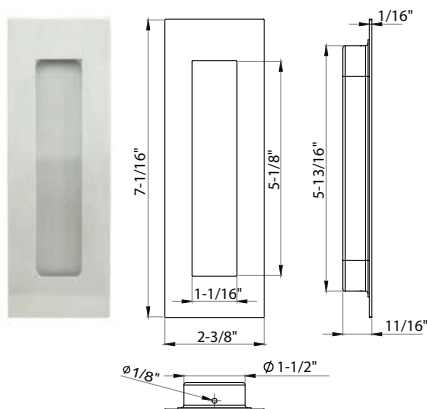

Flush Cup Pocket Pulls

Dummy / Passage Only

Specifications

Stainless Steel
 Concealed Fixing
 Screws included
 Dummy/Passage functions only

FHIX01
 Flush Cup Pull

FHIX02 *
 Flush Cup Pull

*FHIX02 not available in Oil Rubbed Bronze or Graphite Black

FHIX03
 Flush Cup Pull

FHIX04
 Flush Cup Pull

FHIX05*
 Flush Cup Pull

FHIX06
 Flush Cup Pull

FHIX07
 Flush Cup Pull

EPIX01
 Edge Pull

Finishes

- Polished Stainless Steel (32)
- Satin Stainless Steel (32D)
- Oil Rubbed Bronze (10B)
- Graphite Black (19G)
- Satin Brass (PVD4)