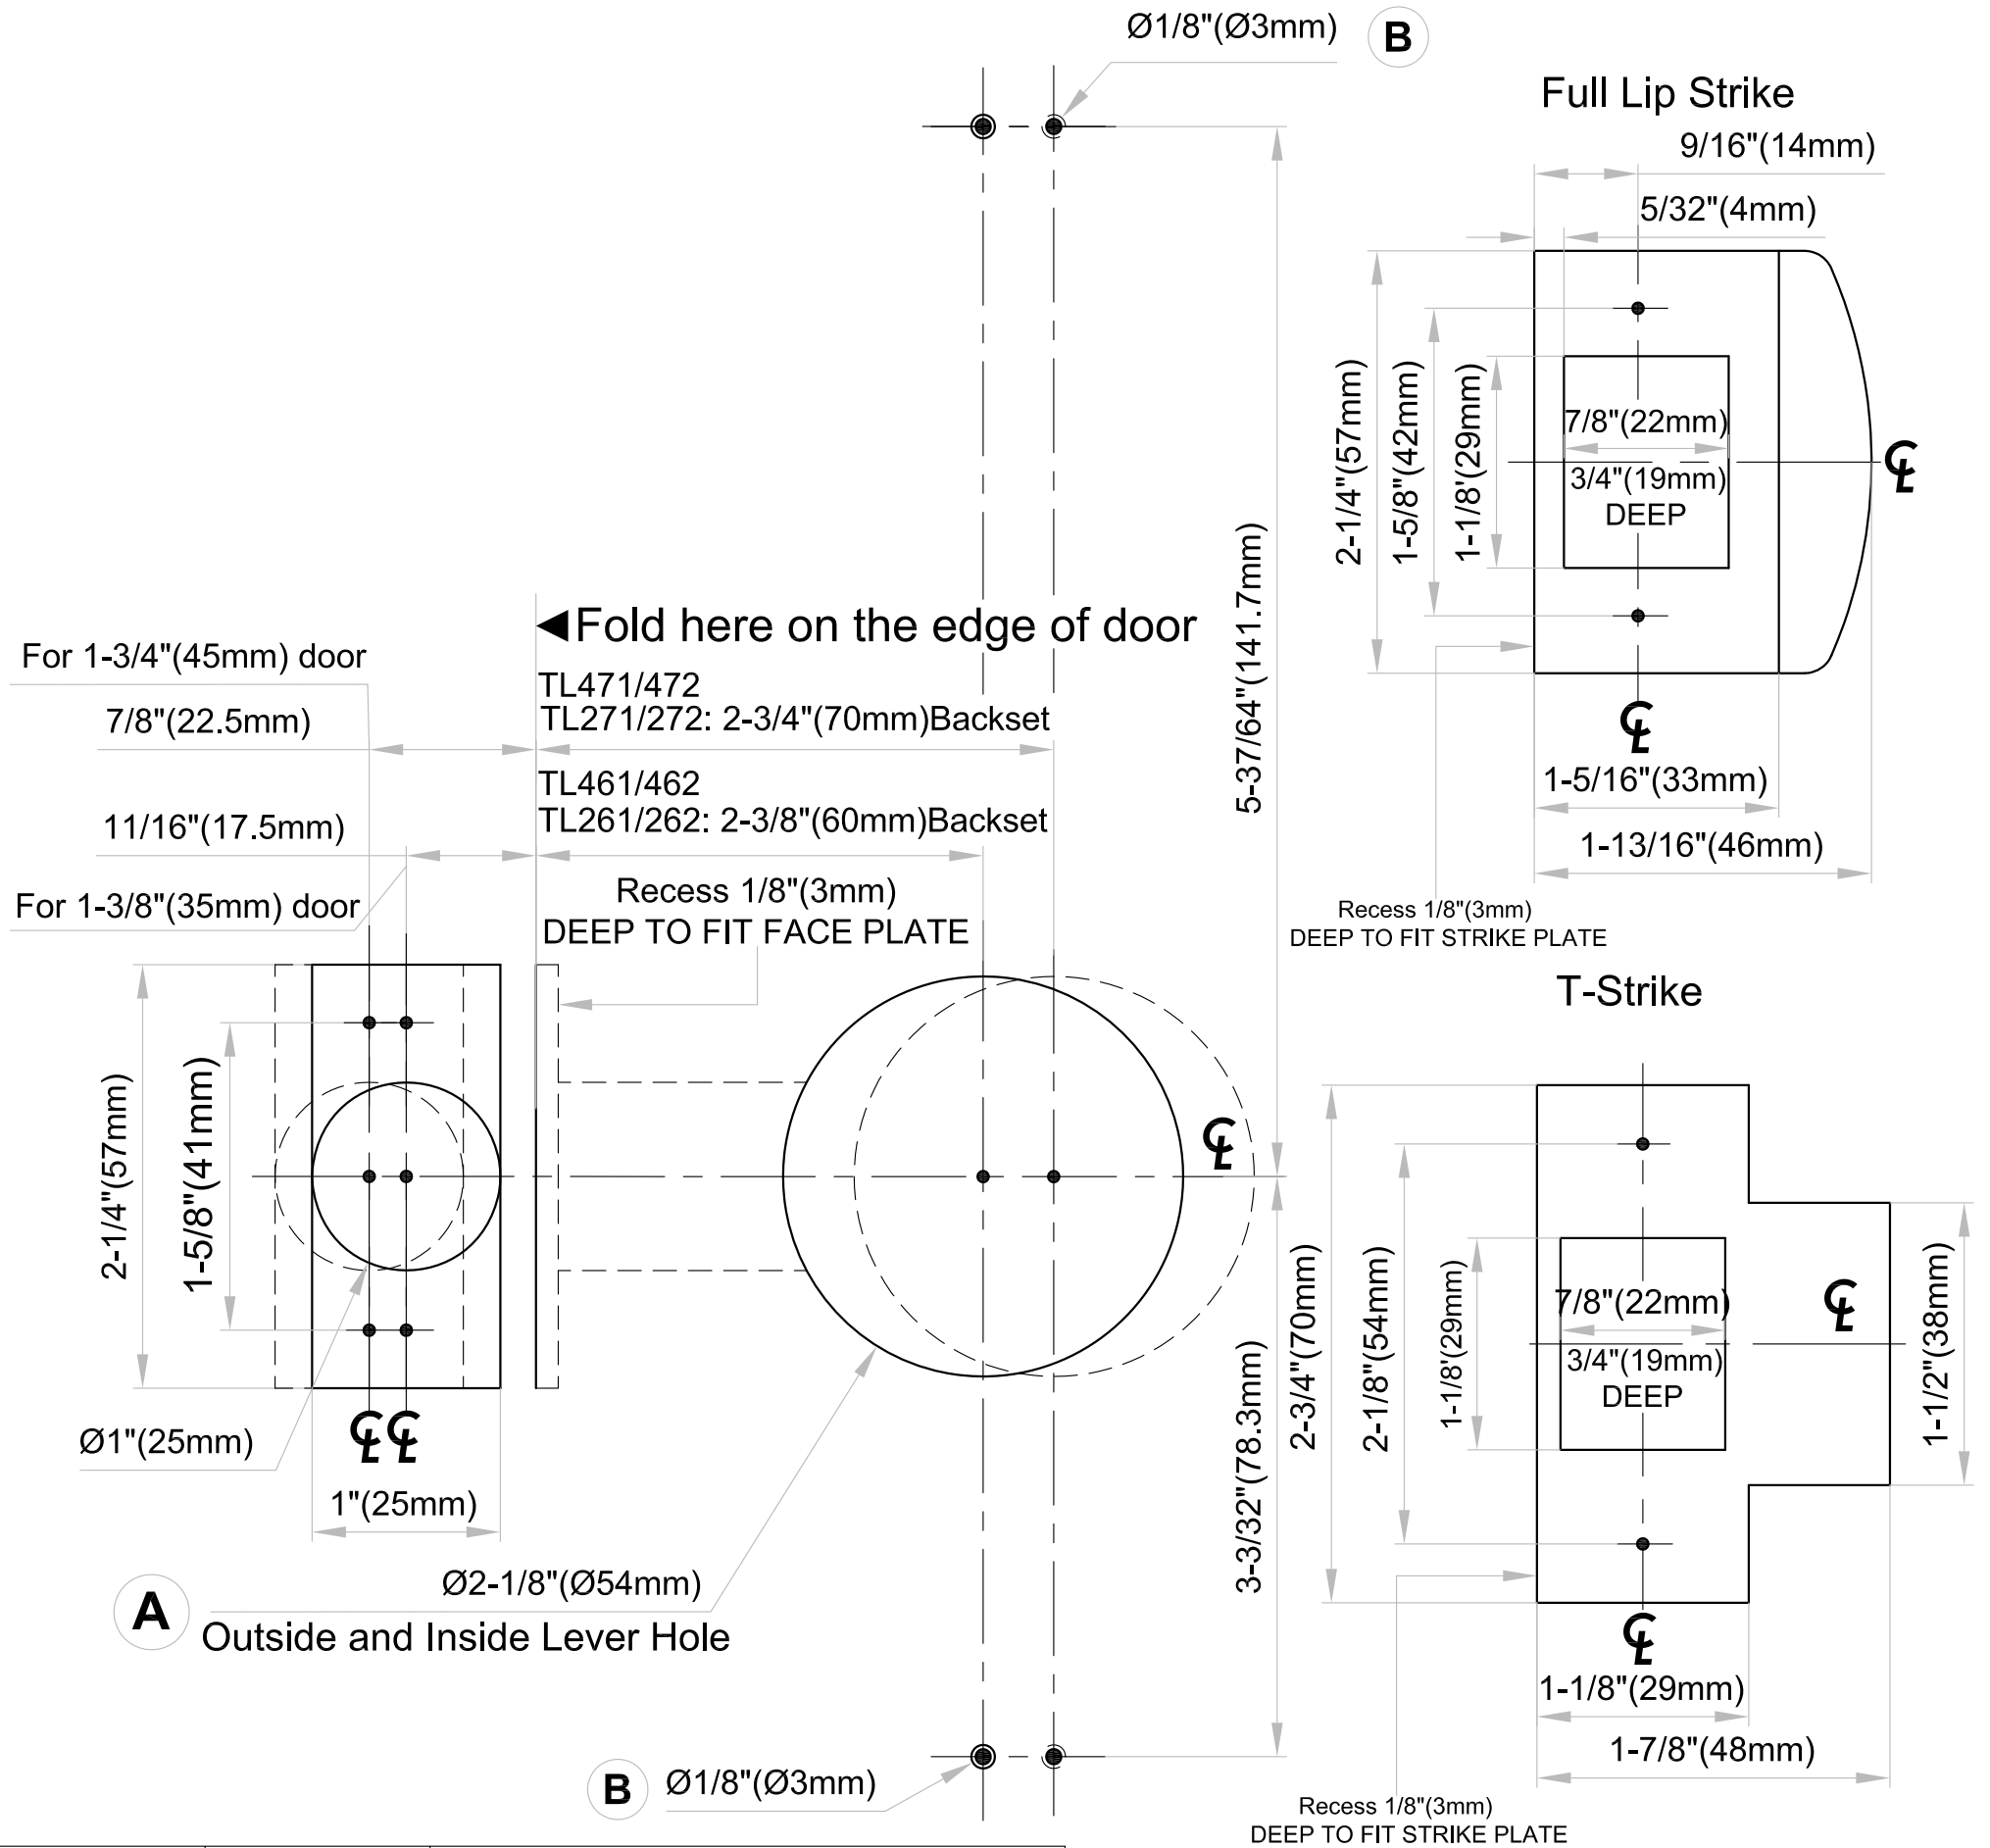

Template For LA SF with Tubular Passage, Privacy & Dummy Set

Tubular latch	Backset	Case Side
TL261/262	2-3/8" (60mm)	2-61/64" (75mm)x11/16" (18mm)x7/8" (22mm)
TL271/272	2-3/4" (70mm)	3-3/8" (85mm)x11/16" (18mm)x7/8" (22mm)
TL461/462	2-3/8" (60mm)	3-3/8" (85mm)x7/8" (22mm)x7/8" (22mm)
TL471/472	2-3/4" (70mm)	3-3/4" (95mm)x7/8" (22mm)x7/8" (22mm)

Door preparation using template supplied.

Please read the Installation Instruction Carefully before drilling any holes on the door. Choose the correct holes to drill for the corresponding functions.

Function	Item Ref.	A	B
Passage	LAXXXL61/L71 SFXXXL61/L71 LAXXXL461/L471 SFXXXL461/L471	●	●
Privacy	LAXXXL62/L72 SFXXXL62/L72 LAXXXL462/L472 SFXXXL462/L472	●	●
Dummy	LAXXXDL/DR SFXXDL/DR		●