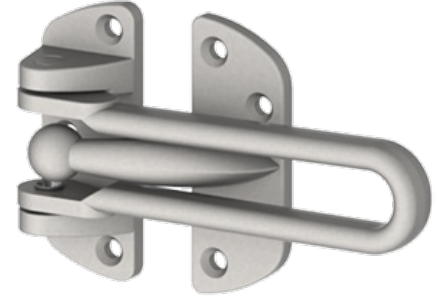

1412

Door Guard

Certifications:

- Provides extra security from inside door
- Limits door opening when latch is thrown
- Packed in polybag with screws (1 each)

PRODUCT SPECIFICATIONS

ARM LENGTH:
- 4" (102 mm)

MATERIAL:
- Zinc alloy base

FASTENERS:
- Seven (7) #6 x 3/4" FPHWS

FINISHES:
- US3, US4, US5, US10A, US15A, US15, US26, US26D, ABA

PRODUCT SIZE OPTIONS

ARM LENGTH IN	ARM LENGTH MM	WOOD SCREW SIZE	1412 QTY BOX	1412 QTY CASE	AVG WT./CASE (LBS)	CD1412 QTY BOX	CD1412 QTY CASE	AVG WT./CASE (LBS)
4	102	3/4 x 7	5 Each	50 Each	15	5 Cards	50 Cards	15