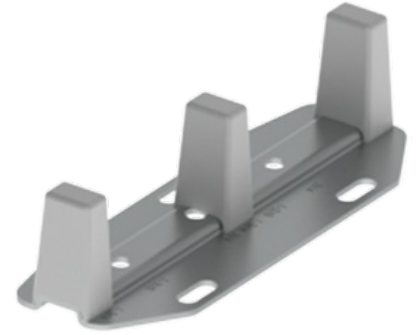

9909 Adjustable Guide

Notes:

- For doors 3/4" to 1-3/4" (19 mm 44 mm) thick and up to 275 lbs (125 kg)

PRODUCT SPECIFICATIONS

MATERIAL:

- Steel with bright zinc finish

GAUGE:

- 0.060" (2 mm)

POSTS:

- Molded Celcon/Nylon

GUIDE:

- 4-7/8" x 1-5/8" x 1-3/16" (124 mm x 41 mm x 30 mm)