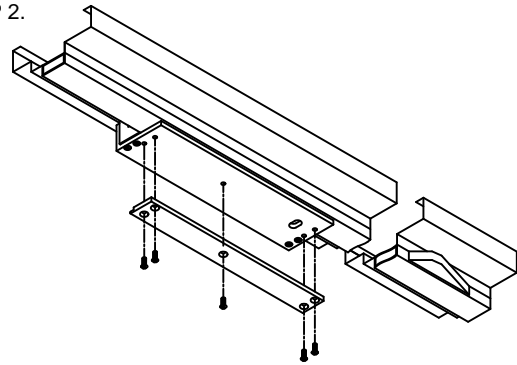

DEVICES COVERED IN THIS DOCUMENT:

2-679-0210 - Door Coordinator Lock Mounting Kit for 2951/2953

STEP 1.

STEP 2.

STEP 3.

STEP 4.