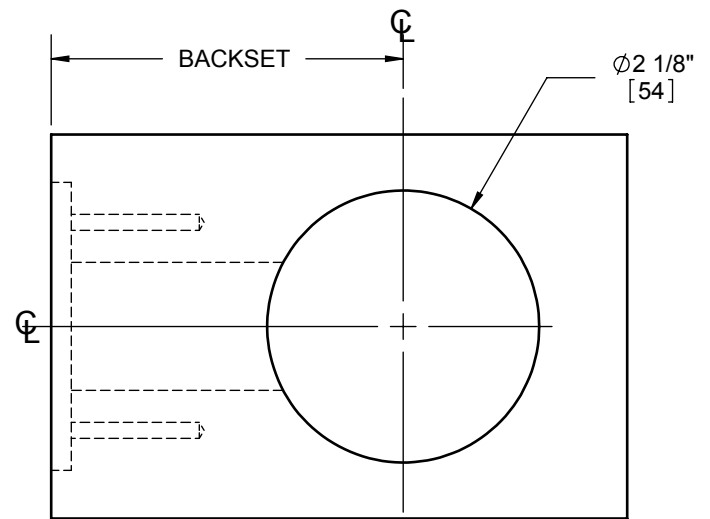

# 3216 INDICATOR DEAD LOCK WOOD DOOR PREP TEMPLATE)

**DOOR TYPE:** WOOD OR COMPOSITE, FLAT OR BEVELED

**DOOR THICKNESS:** 1 3/8" [35] - 1 3/4" [45]

**FACEPLATE:** SQUARE 1 1/8" [29] WIDTH

**BACKSETS:** 2 3/8" [60] , 2 3/4" [70]

DIMENSIONS IN [ ] ARE IN MILLIMETERS