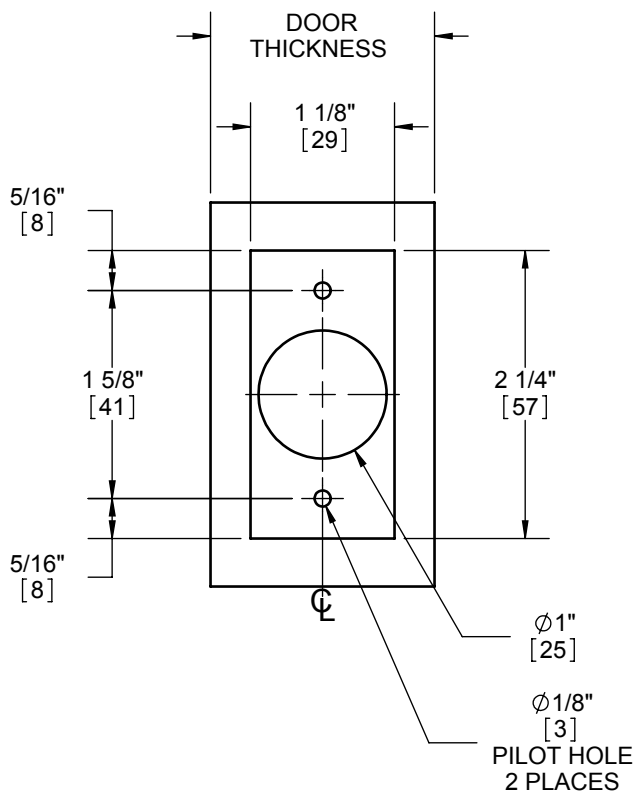

# 3216 INDICATOR DEAD LOCK WOOD DOOR PREP TEMPLATE)

**DOOR TYPE:** WOOD OR COMPOSITE, FLAT OR BEVELED

**DOOR THICKNESS:** 1 3/8" [35] - 1 3/4" [45]

**FACEPLATE:** SQUARE 1 1/8" [29] WIDTH

**BACKSETS:** 2 3/8" [60] , 2 3/4" [70]

DIMENSIONS IN [ ] ARE IN MILLIMETERS