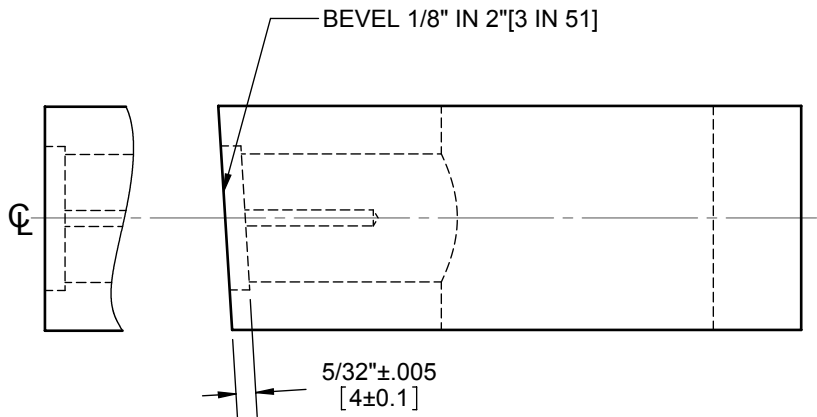

# 3216 INDICATOR DEAD LOCK WOOD DOOR PREP TEMPLATE)

**DOOR TYPE:** WOOD OR COMPOSITE, FLAT OR BEVELED

**DOOR THICKNESS:** 1 3/8" [35] - 1 3/4" [45]

**FACEPLATE:** SQUARE 1 1/8" [29] WIDTH

**BACKSETS:** 2 3/8" [60] , 2 3/4" [70]

DIMENSIONS IN [ ] ARE IN MILLIMETERS