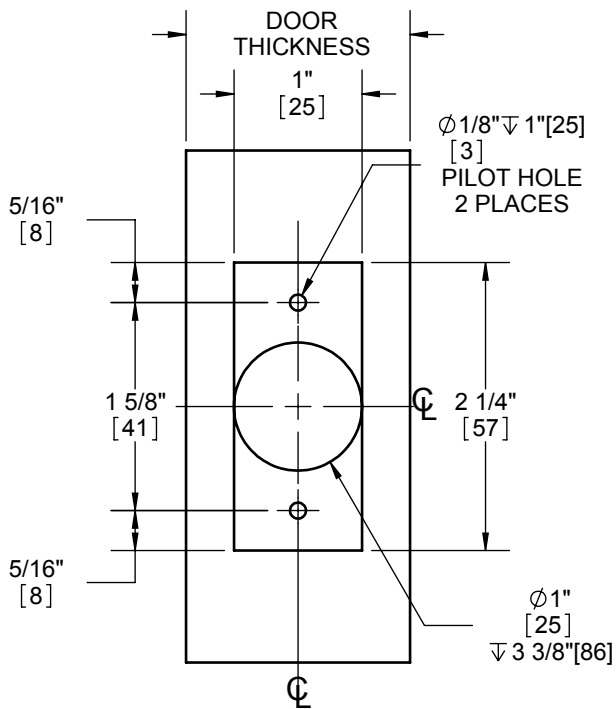

2310 LEVERSET

WOOD DOOR PREP TEMPLATE (2-3/8" BACKSET, SQUARE CORNER)

DOOR TYPE: WOOD OR COMPOSITE, FLAT

DOOR THICKNESS: 1 3/8"[35] - 1 3/4"[45]

FACEPLATE: SQUARE, 1"[25] WIDTH

BACKSET: 2 3/8"[60]

DIMENSIONS IN [] ARE IN MILLIMETERS