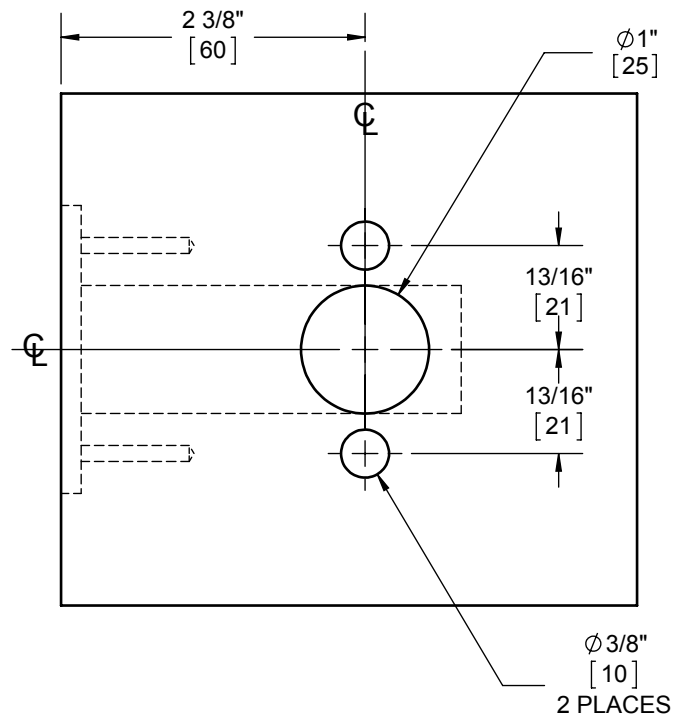

2310 LEVERSET

WOOD DOOR PREP TEMPLATE (2-3/8" BACKSET, SQUARE CORNER)

DOOR TYPE: WOOD OR COMPOSITE, FLAT

DOOR THICKNESS: 1 3/8"[35] - 1 3/4"[45]

FACEPLATE: SQUARE, 1"[25] WIDTH

BACKSET: 2 3/8"[60]

DIMENSIONS IN [] ARE IN MILLIMETERS