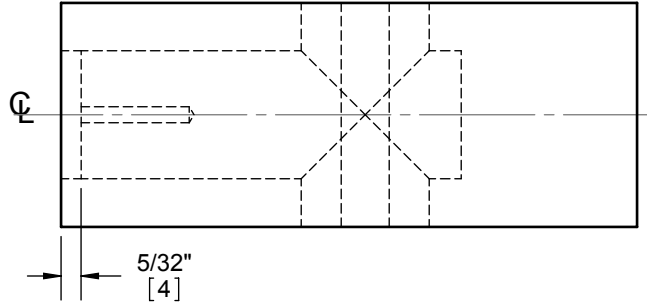

2310 LEVERSET

WOOD DOOR PREP TEMPLATE (2-3/8" BACKSET, SQUARE CORNER)

DOOR TYPE: WOOD OR COMPOSITE, FLAT

DOOR THICKNESS: 1 3/8"[35] - 1 3/4"[45]

FACEPLATE: SQUARE, 1"[25] WIDTH

BACKSET: 2 3/8"[60]

DIMENSIONS IN [] ARE IN MILLIMETERS