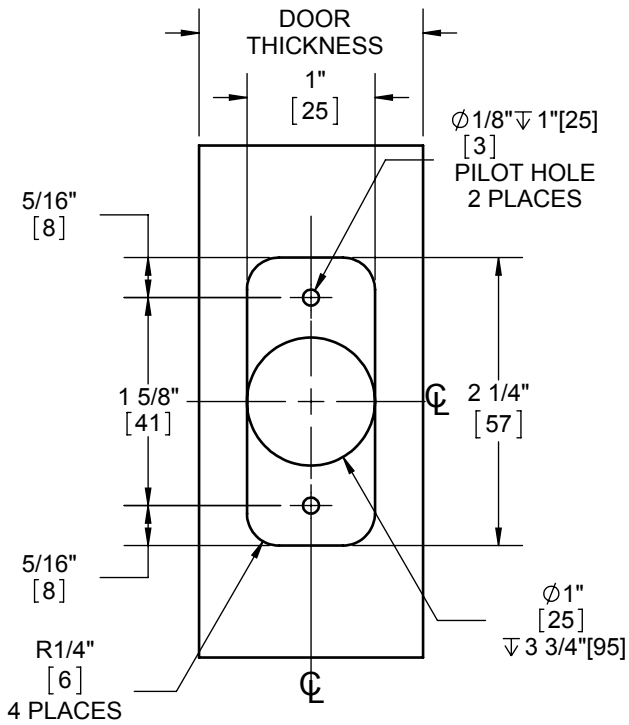

2310 LEVERSET WOOD DOOR PREP TEMPLATE (2-3/4" BACKSET, ROUND CORNER)

DOOR TYPE: WOOD OR COMPOSITE, FLAT
DOOR THICKNESS: 1 3/8"[35] - 1 3/4"[45]
FACEPLATE: 1/4"R, 1"[25] WIDTH
BACKSET: 2 3/4"[70]

DIMENSIONS IN [] ARE IN MILLIMETERS