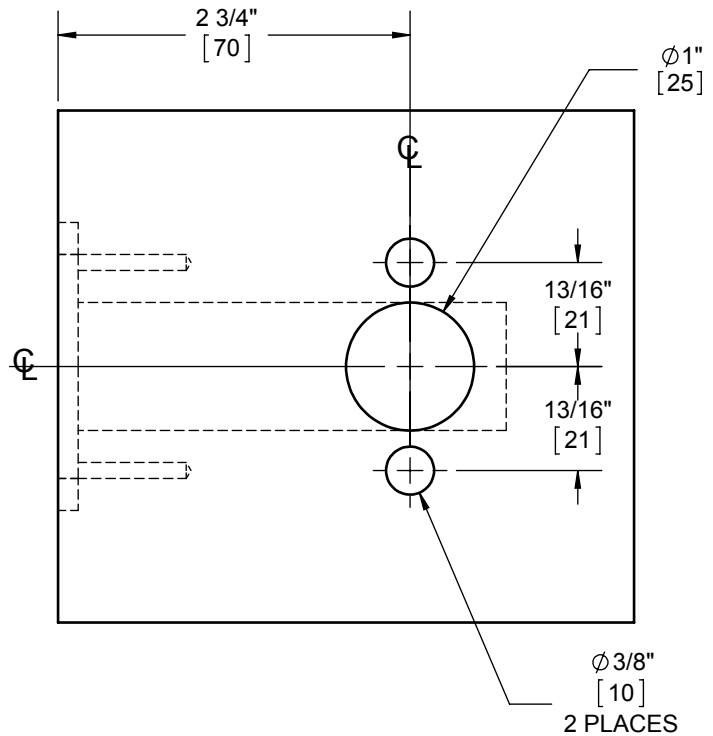

2310 LEVERSET WOOD DOOR PREP TEMPLATE (2-3/4" BACKSET, ROUND CORNER)

DOOR TYPE: WOOD OR COMPOSITE, FLAT
DOOR THICKNESS: 1 3/8"[35] - 1 3/4"[45]
FACEPLATE: 1/4"R, 1"[25] WIDTH
BACKSET: 2 3/4"[70]

DIMENSIONS IN [] ARE IN MILLIMETERS