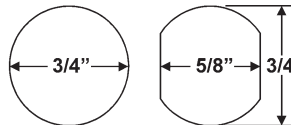

Item	Keyway	Finish	Cyl. Length*	Keying
B7	See chart	26D	1-3/16"	O-Bit or Custom Keyed

*Cyl. Length: As measured with straight cam.

With Trim Collar	
For Mat. Thickness	7/8"
Straight Cam (X)	1-3/16"
Inbent Cam (Y)	7/8"
Outbent Cam (Z)	1-1/2"
Cylinder Length (A)	1-1/8"