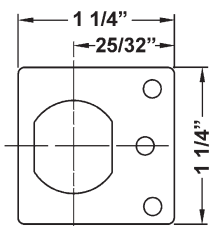

DCNP-500-ARP
anti-rotation plate