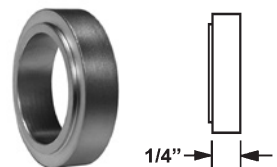

Item	Keyway	Finish	Cyl. Length*	Keying
B7	See chart	26D	1-3/16"	O-Bit or Custom Keyed

*Cyl. Length: As measured with straight cam.

With Trim Collar	
For Mat. Thickness	7/8"
Straight Cam (X)	1-3/16"
Inbent Cam (Y)	7/8"
Outbent Cam (Z)	1-1/2"
Cylinder Length (A)	1-1/8"

Rekeying: Use special pin spring p/n S-SPRING.

INCLUDED ACCESSORIES

Trim collar and parts in chart below.

OPTIONAL ACCESSORIES

See pages 74-75 for a complete list of optional cam sizes and other accessories for use with B7 Series cam locks.

TRB7 SPACER COLLARS AVAILABLE SEPARATELY

TRB7-18-26D
Spacer collar, 1/8"

TRB7-14-26D
Spacer collar, 1/4"

TRB7-12-26D
Spacer collar, 1/2"

**OLYMPUS
LOCK** inc

Tel: 206.362.3290 | 800.525.0954
Fax 206.362.3569 | www.olympuslock.com