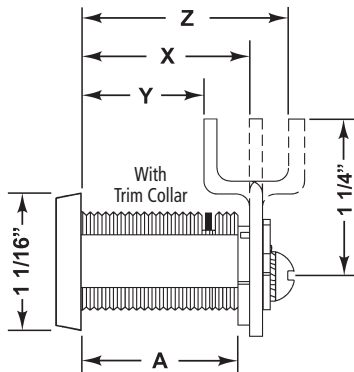

Utility Cam Lock

Best Keyway

► B7 Cam Lock

BEST Keyway
(non-SFIC)

Woodwork Institute
(WI) acknowledged
product

AVAILABLE KEYWAYS

A	B	E	F	G
J	K	L	R	

MOUNTING CUTOUT

Item	Keyway	Finish	Cyl. Length*	Keying
B7	See chart	26D	1-3/16"	O-Bit or Custom Keyed

*Cyl. Length: As measured with straight cam.

With Trim Collar	
For Mat. Thickness	7/8"
Straight Cam (X)	1-3/16"
Inbent Cam (Y)	7/8"
Outbent Cam (Z)	1-1/2"
Cylinder Length (A)	1-1/8"

INCLUDED PARTS

DCNP-500-ARP
anti-rotation plate

DCNP-100-5C
straight cam

DCNP-100-BC
offset reversible cam

SPECIFICATIONS

Rekeyable: Patented cylinder retainer clip

US Patent Nos: 5,038,589; 5,737,950

Retrofits: Best 5E

Usage: Commonly used as locking device on medical carts (see also our 724VR medical cart/file cabinet lock for use on medical carts)

Body: Zinc die cast

Cylinder: Zinc die cast pin tumbler, drilled for 7 pins