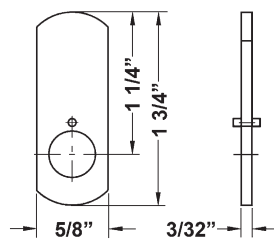

DCNP-100-5C
straight cam