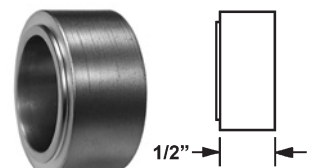

Rekeying: Use special pin spring p/n S-SPRING.

INCLUDED ACCESSORIES

Trim collar and parts in chart below.

OPTIONAL ACCESSORIES

See pages 74-75 for a complete list of optional cam sizes and other accessories for use with B7 Series cam locks.

TRB7 SPACER COLLARS AVAILABLE SEPARATELY

TRB7-18-26D
Spacer collar, 1/8"

TRB7-14-26D
Spacer collar, 1/4"

TRB7-12-26D
Spacer collar, 1/2"

**OLYMPUS
LOCK** inc

Tel: 206.362.3290 | 800.525.0954
Fax 206.362.3569 | www.olympuslock.com