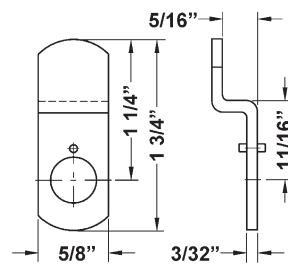

DCNP-100-BC
offset reversible cam

SPECIFICATIONS

Rekeyable: Patented cylinder retainer clip

US Patent Nos: 5,038,589; 5,737,950

Retrofits: Best 5E

Usage: Commonly used as locking device on medical carts (see also our 724VR medical cart/file cabinet lock for use on medical carts)

Body: Zinc die cast

Cylinder: Zinc die cast pin tumbler, drilled for 7 pins

Standard function: Key removable in locked or unlocked position.

Key retaining function: Alternate key-retaining shifters (page 63) are available separately for key removable in locked position only.

Cams: 2 reversible cams work in all positions

Finish: 26D

Packaged: Packed 10 per box

KEYING INFORMATION

Keyways: A, B, E, F, G, J, K, L, R

Keys: Includes 2 keys per lock

Stock keying: O-Bit

Keying: Custom and/or masterkeying available. Specify at time of order.

Rekeying: Use special pin spring p/n S-SPRING.

INCLUDED ACCESSORIES

Trim collar and parts in chart below.

OPTIONAL ACCESSORIES

See pages 74-75 for a complete list of optional cam sizes and other accessories for use with B7 Series cam locks.