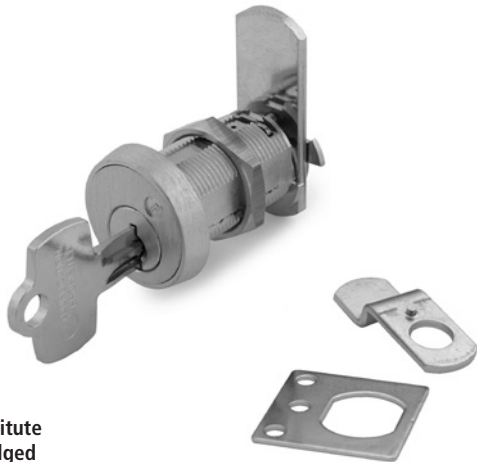

Utility Cam Lock

Best Keyway

► B7 Cam Lock

BEST Keyway
(non-SFIC)

Woodwork Institute
(WI) acknowledged
product

AVAILABLE KEYWAYS

A	B	E	F	G
J	K	L	R	

MOUNTING CUTOUT

Item	Keyway	Finish	Cyl. Length*	Keying
B7	See chart	26D	1-3/16"	O-Bit or Custom Keyed

*Cyl. Length: As measured with straight cam.

With Trim Collar	
For Mat. Thickness	7/8"
Straight Cam (X)	1-3/16"
Inbent Cam (Y)	7/8"
Outbent Cam (Z)	1-1/2"
Cylinder Length (A)	1-1/8"

INCLUDED PARTS

DCNP-500-ARP
anti-rotation plate

DCNP-100-5C
straight cam

DCNP-100-BC
offset reversible cam

SPECIFICATIONS

Rekeyable: Patented cylinder retainer clip

US Patent Nos: 5,038,589; 5,737,950

Retrofits: Best 5E

Usage: Commonly used as locking device on medical carts (see also our 724VR medical cart/file cabinet lock for use on medical carts)

Body: Zinc die cast

Cylinder: Zinc die cast pin tumbler, drilled for 7 pins