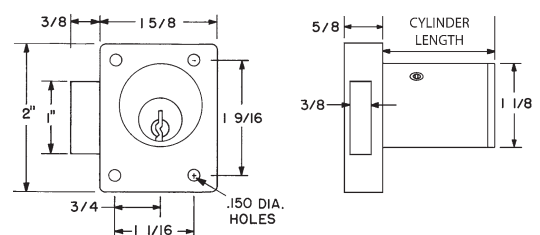

Item	Function	Finish	Cyl. Length	Keying
L78R-LCA	RH Door	26D, US3	1-1/8"	Less Cylinder
L78R-LCM	RH Door	26D, US3	1-3/8"	
L78L-LCA	LH Door	26D, US3	1-1/8"	
L78L-LCM	LH Door	26D, US3	1-3/8"	
L78V-LCA	VH Drawer	26D, US3	1-1/8"	
L78V-LCM	VH Drawer	26D, US3	1-3/8"	
L78I-LCA	IH Drawer	26D, US3	1-1/8"	
L78I-LCM	IH Drawer	26D, US3	1-3/8"	

L78V Vertical Hand (VH)

L78I Inverted Hand (IH)

L78L Left Hand (LH)

L78R Right Hand (RH)

SPECIFICATIONS

- Reversible:** Easily field reversible between door and drawer functions
- Rekeyable:** Easily rekeyable via set screw cylinder release mechanism
- US Patent Nos:** 4,899,563; 7,874,189 B2
- Body:** Zinc die cast
- Cylinder length:** 1-1/8" or 1-3/8"
- Barrel diameter:** 1-1/8"
- Finish:** 26D or US3
- Packaged:** Packed 10 per box

INCLUDED ACCESSORIES

For 1-1/8" barrel length locks:

- 10-351 plastic spacers (qty 2)
- L78ST-1 lipped strike

For 1-3/8" barrel length locks:

- L78ST-2 lipped strike

L78 KEYING INFORMATION

- Keying:** Can be keyed together with other Schlage C Keyway locks
- Keyway:** Schlage C keyway
- Keys:** Includes 2 keys per lock
- Cylinder:** Solid brass, pin tumbler
- Stock keying:** KD/KA - 5 pin standard
- Stock KA#:** 101, 102
- Masterkeying:** 6 pin standard
- Grand masterkeying:** Available
- Keyblank 6-pin:** KBSC-6

OPTIONAL ACCESSORIES

See the accessories section of this catalog for a complete list.

Trim ring: TR78

Spacer: 10-351 (1/8" thick)

Cylinder: 78-201 Series (page 61)

The following warning is applicable to all parts listed on this page:
WARNING: This product can expose you to chemicals including chromium, which is known to the State of California to cause cancer and birth defects or other reproductive harm. for more information go to www.P65Warnings.ca.gov.