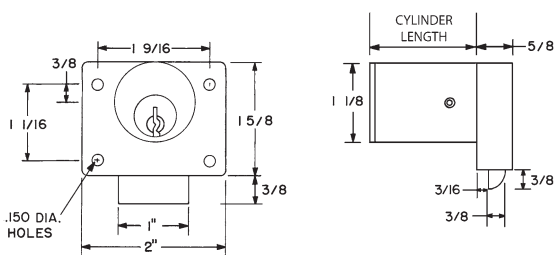

Standard Cylinder

Schlage C Keyway or Less Cylinder

► L78 Latch Lock

L78V

L78V-LC

FIELD REVERSIBLE INTO ALL FOUR HANDINGS!

Item	Function	Finish	Cyl. Length	Keying
L78R	RH Door	26D, US3	1-1/8" or 1-3/8"	KD, KA 101, 102 Custom Keyed
L78L	LH Door	26D, US3	1-1/8" or 1-3/8"	
L78V	VH Drawer	26D, US3	1-1/8" or 1-3/8"	
L78I	IH Drawer	26D, US3	1-1/8" or 1-3/8"	

Item	Function	Finish	Cyl. Length	Keying
L78R-LCA	RH Door	26D, US3	1-1/8"	Less Cylinder
L78R-LCM	RH Door	26D, US3	1-3/8"	
L78L-LCA	LH Door	26D, US3	1-1/8"	
L78L-LCM	LH Door	26D, US3	1-3/8"	
L78V-LCA	VH Drawer	26D, US3	1-1/8"	
L78V-LCM	VH Drawer	26D, US3	1-3/8"	
L78I-LCA	IH Drawer	26D, US3	1-1/8"	
L78I-LCM	IH Drawer	26D, US3	1-3/8"	

L78V Vertical Hand (VH)

L78I Inverted Hand (IH)

L78L Left Hand (LH)

L78R Right Hand (RH)

SPECIFICATIONS

- Reversible:** Easily field reversible between door and drawer functions
- Rekeyable:** Easily rekeyable via set screw cylinder release mechanism
- US Patent Nos:** 4,899,563; 7,874,189 B2
- Body:** Zinc die cast
- Cylinder length:** 1-1/8" or 1-3/8"
- Barrel diameter:** 1-1/8"
- Finish:** 26D or US3
- Packaged:** Packed 10 per box

INCLUDED ACCESSORIES

For 1-1/8" barrel length locks:

- 10-351 plastic spacers (qty 2)
- L78ST-1 lipped strike

For 1-3/8" barrel length locks:

- L78ST-2 lipped strike

L78 KEYING INFORMATION

- Keying:** Can be keyed together with other Schlage C Keyway locks
- Keyway:** Schlage C keyway
- Keys:** Includes 2 keys per lock
- Cylinder:** Solid brass, pin tumbler
- Stock keying:** KD/KA - 5 pin standard
- Stock KA#:** 101, 102
- Masterkeying:** 6 pin standard
- Grand masterkeying:** Available
- Keyblank 6-pin:** KBSC-6