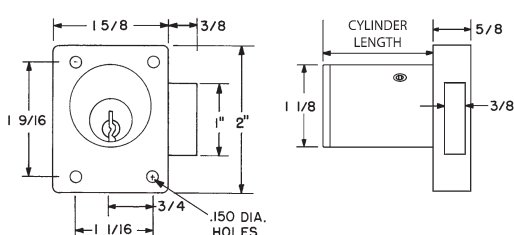

Standard Cylinder

Schlage C Keyway or Less Cylinder

► L78 Latch Lock

L78V

L78V-LC

FIELD REVERSIBLE INTO ALL FOUR HANDINGS!

Item	Function	Finish	Cyl. Length	Keying
L78R	RH Door	26D, US3	1-1/8" or 1-3/8"	KD, KA 101, 102 Custom Keyed
L78L	LH Door	26D, US3	1-1/8" or 1-3/8"	
L78V	VH Drawer	26D, US3	1-1/8" or 1-3/8"	
L78I	IH Drawer	26D, US3	1-1/8" or 1-3/8"	

Item	Function	Finish	Cyl. Length	Keying
L78R-LCA	RH Door	26D, US3	1-1/8"	Less Cylinder
L78R-LCM	RH Door	26D, US3	1-3/8"	
L78L-LCA	LH Door	26D, US3	1-1/8"	
L78L-LCM	LH Door	26D, US3	1-3/8"	
L78V-LCA	VH Drawer	26D, US3	1-1/8"	
L78V-LCM	VH Drawer	26D, US3	1-3/8"	
L78I-LCA	IH Drawer	26D, US3	1-1/8"	
L78I-LCM	IH Drawer	26D, US3	1-3/8"	

L78V Vertical Hand (VH)

L78I Inverted Hand (IH)

L78L Left Hand (LH)

L78R Right Hand (RH)

SPECIFICATIONS

- Reversible:** Easily field reversible between door and drawer functions
- Rekeyable:** Easily rekeyable via set screw cylinder release mechanism
- US Patent Nos:** 4,899,563; 7,874,189 B2
- Body:** Zinc die cast
- Cylinder length:** 1-1/8" or 1-3/8"
- Barrel diameter:** 1-1/8"
- Finish:** 26D or US3
- Packaged:** Packed 10 per box

INCLUDED ACCESSORIES

For 1-1/8" barrel length locks:

- 10-351 plastic spacers (qty 2)
- L78ST-1 lipped strike

For 1-3/8" barrel length locks:

- L78ST-2 lipped strike

L78 KEYING INFORMATION

- Keying:** Can be keyed together with other Schlage C Keyway locks
- Keyway:** Schlage C keyway
- Keys:** Includes 2 keys per lock
- Cylinder:** Solid brass, pin tumbler
- Stock keying:** KD/KA - 5 pin standard
- Stock KA#:** 101, 102
- Masterkeying:** 6 pin standard
- Grand masterkeying:** Available
- Keyblank 6-pin:** KBSC-6