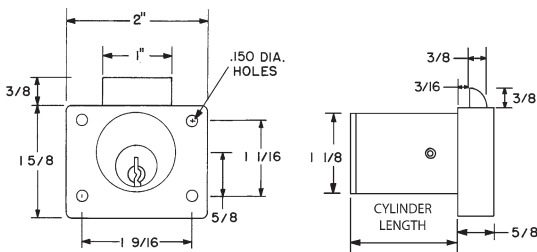

Standard Cylinder

Schlage C Keyway or Less Cylinder

► L78 Latch Lock

L78V

L78V-LC

FIELD REVERSIBLE INTO ALL FOUR HANDINGS!

Item	Function	Finish	Cyl. Length	Keying
L78R	RH Door	26D, US3	1-1/8" or 1-3/8"	KD, KA 101, 102 Custom Keyed
L78L	LH Door	26D, US3	1-1/8" or 1-3/8"	
L78V	VH Drawer	26D, US3	1-1/8" or 1-3/8"	
L78I	IH Drawer	26D, US3	1-1/8" or 1-3/8"	

Item	Function	Finish	Cyl. Length	Keying
L78R-LCA	RH Door	26D, US3	1-1/8"	Less Cylinder
L78R-LCM	RH Door	26D, US3	1-3/8"	
L78L-LCA	LH Door	26D, US3	1-1/8"	
L78L-LCM	LH Door	26D, US3	1-3/8"	
L78V-LCA	VH Drawer	26D, US3	1-1/8"	
L78V-LCM	VH Drawer	26D, US3	1-3/8"	
L78I-LCA	IH Drawer	26D, US3	1-1/8"	
L78I-LCM	IH Drawer	26D, US3	1-3/8"	

L78V Vertical Hand (VH)

L78I Inverted Hand (IH)

L78L Left Hand (LH)

L78R Right Hand (RH)

SPECIFICATIONS

- Reversible:** Easily field reversible between door and drawer functions
- Rekeyable:** Easily rekeyable via set screw cylinder release mechanism
- US Patent Nos:** 4,899,563; 7,874,189 B2
- Body:** Zinc die cast
- Cylinder length:** 1-1/8" or 1-3/8"
- Barrel diameter:** 1-1/8"
- Finish:** 26D or US3
- Packaged:** Packed 10 per box

INCLUDED ACCESSORIES

For 1-1/8" barrel length locks:

- 10-351 plastic spacers (qty 2)
- L78ST-1 lipped strike

For 1-3/8" barrel length locks:

- L78ST-2 lipped strike

L78 KEYING INFORMATION

- Keying:** Can be keyed together with other Schlage C Keyway locks
- Keyway:** Schlage C keyway
- Keys:** Includes 2 keys per lock
- Cylinder:** Solid brass, pin tumbler
- Stock keying:** KD/KA - 5 pin standard
- Stock KA#:** 101, 102
- Masterkeying:** 6 pin standard
- Grand masterkeying:** Available
- Keyblank 6-pin:** KBSC-6