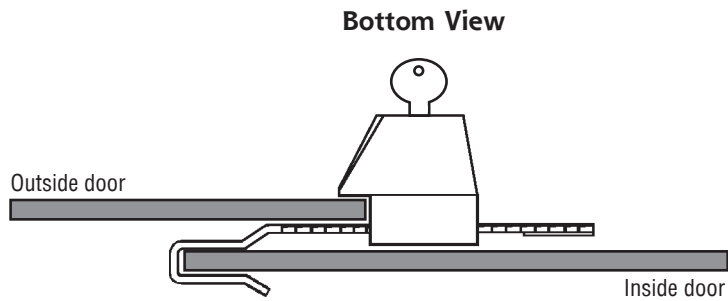

Installation Instructions

429R

Typical Installation

Title

Installation instructions for 429R series sliding door ratchet lock

Series

429R

Barrel Length

n/a

Bolt type

Ratchet

Mounting

Surface

Revision Date

03/2009

OLYMPUS
LOCK, INC.