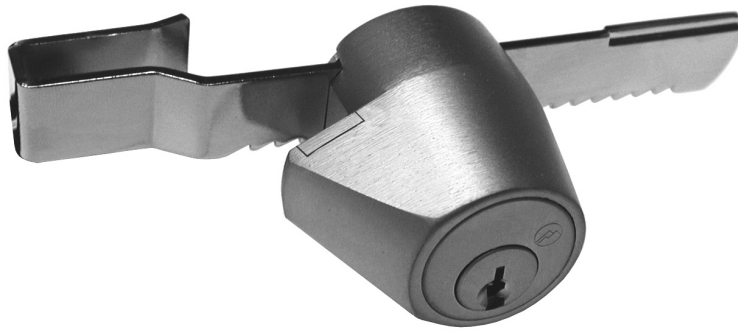

Installation Instructions

429R

Typical Installation

Title

Installation instructions for 429R series sliding door ratchet lock

Series

429R

Barrel Length

n/a

Bolt type

Ratchet

Mounting

Surface

Revision Date

03/2009

OLYMPUS
LOCK, INC.