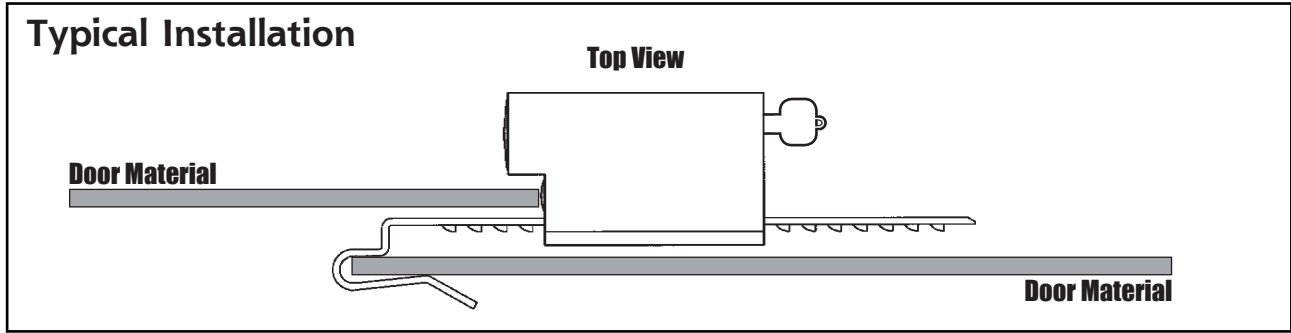

Installation Instructions

729R

Title Installation instructions for 729R series sliding door ratchet lock				
Series 729R	Barrel Length n/a	Bolt type Ratchet	Mounting Surface	Revision Date 03/2009