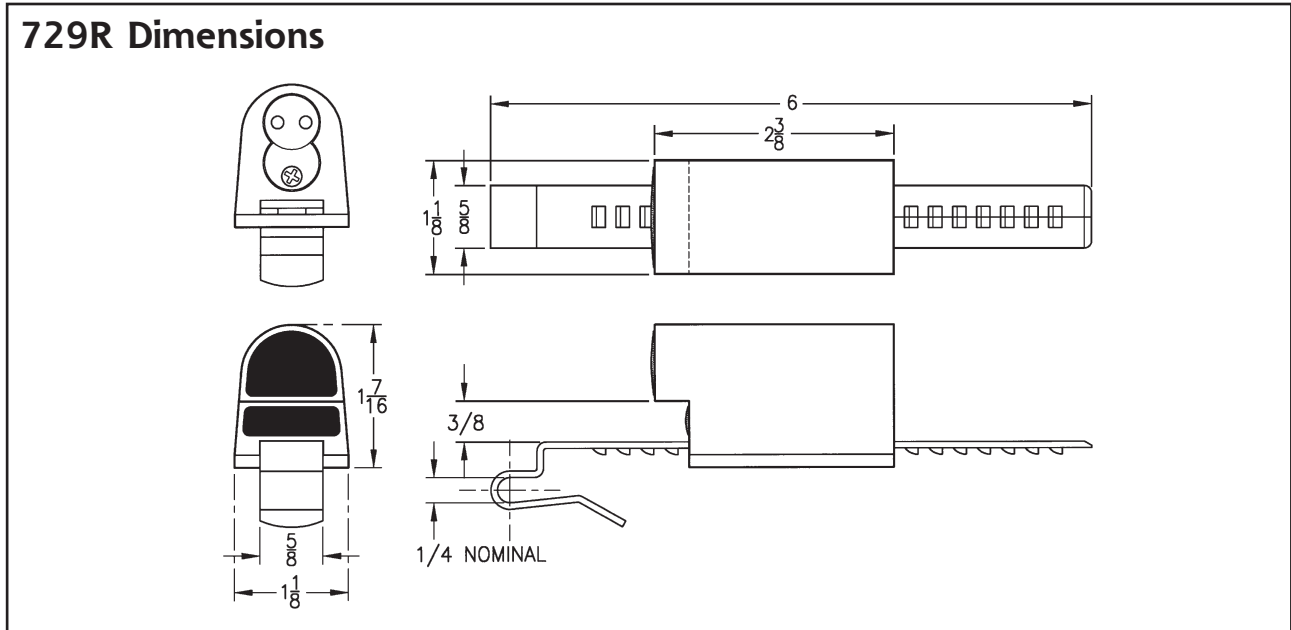

Installation Instructions

729R

Title Installation instructions for 729R series sliding door ratchet lock				
Series 729R	Barrel Length n/a	Bolt type Ratchet	Mounting Surface	Revision Date 03/2009