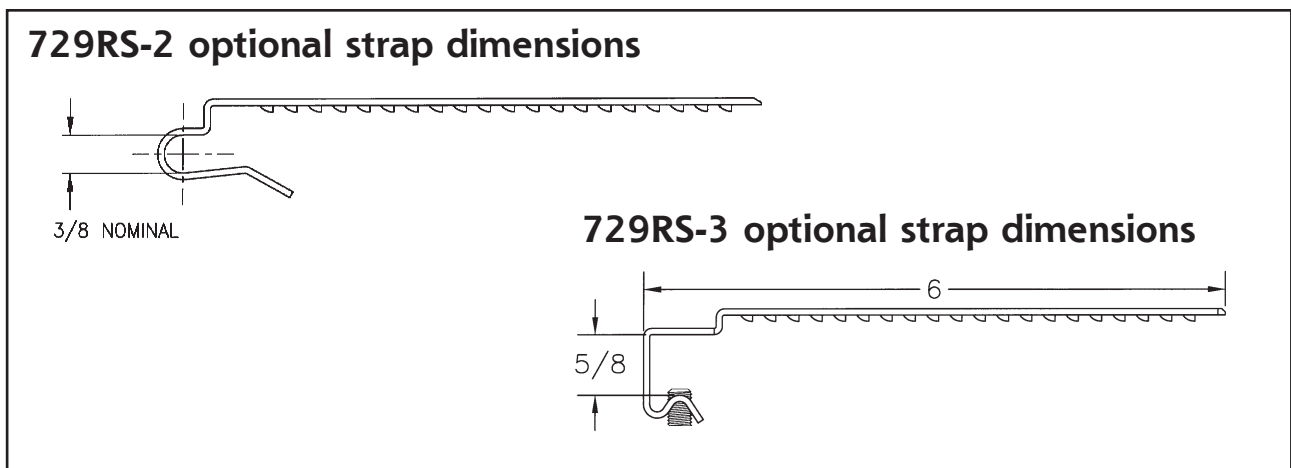

Installation Instructions

729R

Title Installation instructions for 729R series sliding door ratchet lock				
Series 729R	Barrel Length n/a	Bolt type Ratchet	Mounting Surface	Revision Date 03/2009