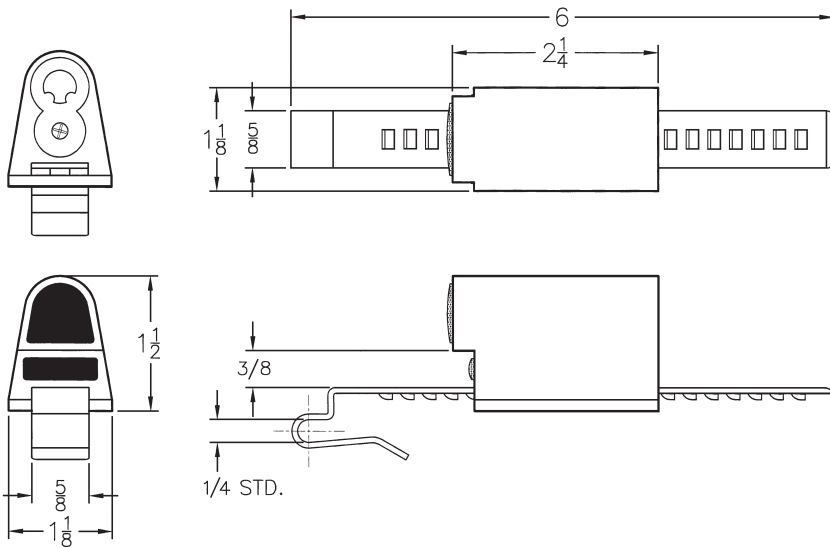

Installation Instructions

929R

Typical Installation

929R Dimensions

729RS-2 optional strap dimensions

729RS-3 optional strap dimensions

Title

Installation instructions for 929R series sliding door ratchet lock

Series

929R

Barrel Length

n/a

Bolt type

Ratchet

Mounting

Surface