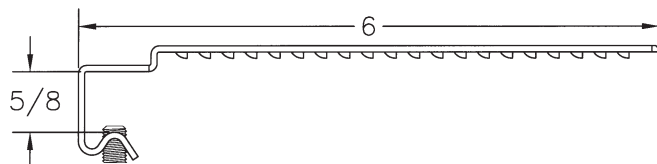

Installation Instructions

929R

Typical Installation

929R Dimensions

729RS-2 optional strap dimensions

729RS-3 optional strap dimensions

Title

Installation instructions for 929R series sliding door ratchet lock

Series

929R

Barrel Length

n/a

Bolt type

Ratchet

Mounting

Surface