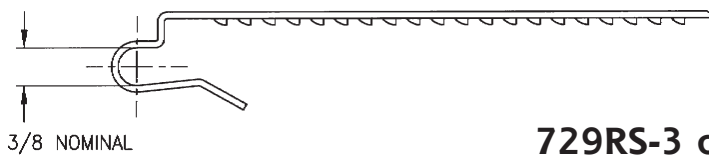

Installation Instructions

929R

Typical Installation

929R Dimensions

729RS-2 optional strap dimensions

729RS-3 optional strap dimensions

Title

Installation instructions for 929R series sliding door ratchet lock

Series

929R

Barrel Length

n/a

Bolt type

Ratchet

Mounting

Surface