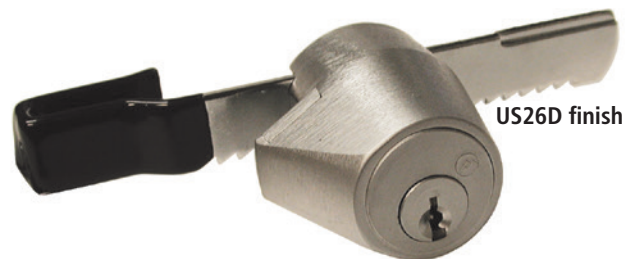

329R

N Series: Sliding Door Showcase/Ratchet Lock

SPECIFICATIONS

Keying: Can be keyed together with other N Series locks

Rekeyable: Easily rekeyable via speed-release cylinder release mechanism

Retrofits: CompX/National C8140

US Patent No: 5,121,619

Standard function: Key removable in locked or unlocked position.

Body: Zinc die cast

Cylinder: Solid brass, pin tumbler

Strap: Nylon coated strap fits 1/4" material

Finish: US26D

Packaged: Packed 10 per box

Grand masterkeyed: Available

Keyblank 4-pin: KBN-4-NP

(equivalent to NA14, 1069L)

Keyblank 5-pin: KBN-5-NP

(equivalent to NA12, 1069LA)

INCLUDED ACCESSORIES

Nylon coated strap with set screws to fit 1/4" material thickness

"The industry's first easily rekeyable, small pin tumbler showcase/ratchet lock."