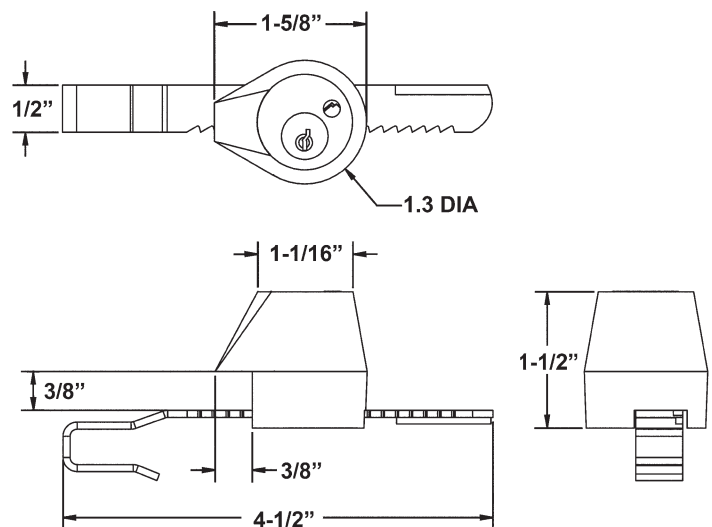

US Patent No: 5,121,619

Standard function: Key removable in locked or unlocked position.

Body: Zinc die cast

Cylinder: Solid brass, pin tumbler

Strap: Nylon coated strap fits 1/4" material

Finish: US26D

Packaged: Packed 10 per box

KEYING INFORMATION

Keyway: N Series (equivalent to National D4291 4-pin or D4292 5-pin system)

Keys: Includes 2 keys per lock

Stock keying: KD/KA - 4 pin standard

Stock KA#: 101, 103, 107, 915

Masterkeyed: 5 pin standard

Grand masterkeyed: Available

Keyblank 4-pin: KBN-4-NP

(equivalent to NA14, 1069L)

Keyblank 5-pin: KBN-5-NP

(equivalent to NA12, 1069LA)

INCLUDED ACCESSORIES

Nylon coated strap with set screws to fit 1/4" material thickness