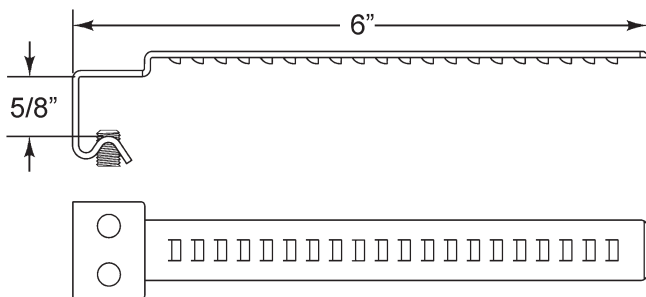

### INCLUDED ACCESSORIES

7788-PA-D plastic thumbturn

729RS-1 strap for 3/16" to 1/4" material thickness

### OPTIONAL STRAPS

**Alternate straps:** 729RS-2 strap for 3/8" material thickness, or 729RS-3 strap for up to 5/8" material thickness

729RS-3 adjustable strap for 3/8" to 5/8" material. Available separately.