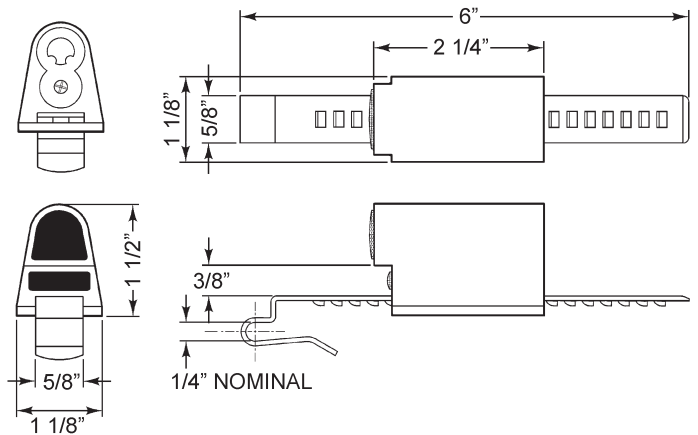

929R

IC: Showcase / Ratchet Lock for Schlage Full-Size Cores

For SCHLAGE full-size interchangeable core cylinders

ANSI/BHMA:
Complies with clause 6.3 (8.2~8.4) of ANSI/BHMA A156.11 ANSI standards

SPECIFICATIONS

ANSI/BHMA: Complies with clause 6.3 (8.2~8.4) of ANSI/BHMA A156.11 1999 ANSI standards

Use: Sliding glass or wood doors

Body: Zinc die cast

Strap: Steel

Finish: 26D

Packaged: Packed 10 per box

CYLINDER INFORMATION

Cylinder: Not included

Accepts: Schlage large format/full-size IC cylinders

- Schlage Quad, Numbered Section, and Schlage Classic IC cores
- Schlage Primus® and Everest large format IC cores
- Mul-T-Lock large format IC cores

Compatible electronic cylinders: VIDEX CyberLock LFIC cylinders

INCLUDED ACCESSORIES

7788-PA-D plastic thumbturn

729RS-1 strap for 3/16" to 1/4" material thickness

OPTIONAL STRAPS

Alternate straps: 729RS-2 strap for 3/8" material thickness, or 729RS-3 strap for up to 5/8" material thickness