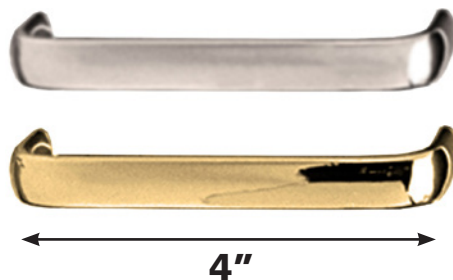

## Oval Wire Pulls

### SPECIFICATIONS

**Material:** Solid Brass

**Function:** Can be used for doors or drawers

**Size:** 4" or 3-3/4" (96 mm)

**Finish:** US3 (polished brass) or US26D (satin chrome)

**Handles:** Can also be used with Olympus 2000 Series handles for ADA compliance.

### 102-015-4SC / 4

**Size:** 4" (102 mm) in length

**Function:** Can be mounted horizontally or vertically.

Item No.	Finish	Description
102-015-96SC	26D	3 3/4" satin chrome pull
102-015-96	US3	3 3/4" polished brass pull

### 102-015-96SC / 96

**Size:** 3-3/4" (96 mm) in length

**Function:** Can be mounted horizontally or vertically.

Item No.	Finish	Description
102-015-4SC	26D	4" satin chrome pull
102-015-4	US3	4" polished brass