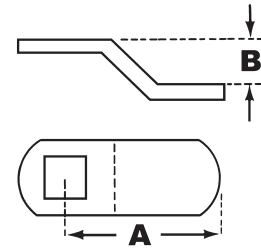

Installation Instructions

DCP500

Typical Installation

Available Cams:

Straight Cams:

Part No.	Dim. A
DCP-58	5/8"
DCP-SC	7/8"
DCP-LC**	1-1/4"
DCP-LC-112	1-1/2"
DCP-LC-134	1-3/4"
DCP-LC-225	2-1/4"
DCP-LC-250	2-1/2"

**This cam ships standard with each lock

Offset Cams:

Part No.	Dim. A	Dim. B
DCP-1-14	1"	1/4"
DCP-LBC	1-1/4"	1/4"
DCP-118-18	1-1/8"	1/8"
DCP-LBC-138	1-3/8"	3/8"
DCP-LBC-178	1-7/8"	1/2"
DCP-112-14	1-1/2"	1/4"
DCP-114-18	1-1/4"	1/8"
DCP-114-38	1-1/4"	3/8"
DCP-118-18	1-1/8"	1/8"
DCP-1-14	1"	1/4"
DCP-2-18	2"	1/8"

Title

Installation instructions for DCP500 series padlockable cam lock

Series

DCP500

Barrel Length

See Chart

Bolt type

Cam Lock