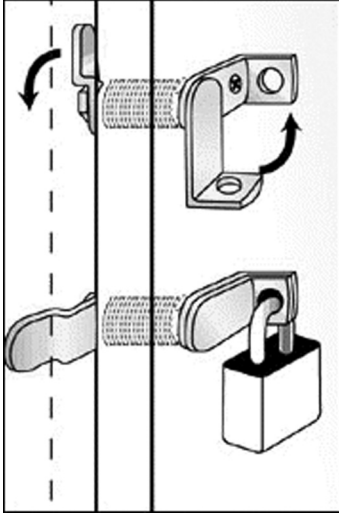

Installation Instructions

DCP500

Typical Installation

Available Cams:

Straight Cams:

Part No.	Dim. A
DCP-58	5/8"
DCP-SC	7/8"
DCP-LC**	1-1/4"
DCP-LC-112	1-1/2"
DCP-LC-134	1-3/4"
DCP-LC-225	2-1/4"
DCP-LC-250	2-1/2"

**This cam ships standard with each lock

Offset Cams:

Part No.	Dim. A	Dim. B
DCP-1-14	1"	1/4"
DCP-LBC	1-1/4"	1/4"
DCP-118-18	1-1/8"	1/8"
DCP-LBC-138	1-3/8"	3/8"
DCP-LBC-178	1-7/8"	1/2"
DCP-112-14	1-1/2"	1/4"
DCP-114-18	1-1/4"	1/8"
DCP-114-38	1-1/4"	3/8"
DCP-118-18	1-1/8"	1/8"
DCP-1-14	1"	1/4"
DCP-2-18	2"	1/8"