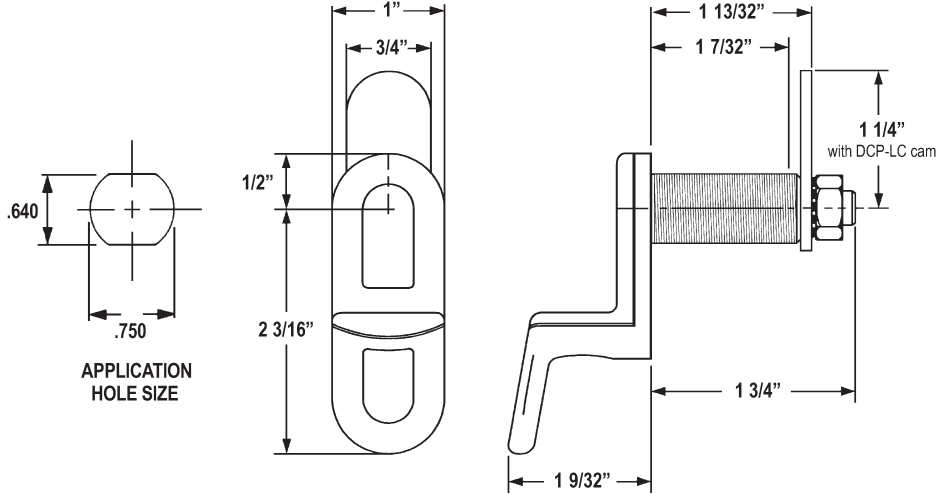

Installation Instructions

DCP500

Typical Installation

Available Cams:

Straight Cams:

Part No.	Dim. A
DCP-58	5/8"
DCP-SC	7/8"
DCP-LC**	1-1/4"
DCP-LC-112	1-1/2"
DCP-LC-134	1-3/4"
DCP-LC-225	2-1/4"
DCP-LC-250	2-1/2"

**This cam ships standard with each lock

Offset Cams:

Part No.	Dim. A	Dim. B
DCP-1-14	1"	1/4"
DCP-LBC	1-1/4"	1/4"
DCP-118-18	1-1/8"	1/8"
DCP-LBC-138	1-3/8"	3/8"
DCP-LBC-178	1-7/8"	1/2"
DCP-112-14	1-1/2"	1/4"
DCP-114-18	1-1/4"	1/8"
DCP-114-38	1-1/4"	3/8"
DCP-118-18	1-1/8"	1/8"
DCP-1-14	1"	1/4"
DCP-2-18	2"	1/8"

Title

Installation instructions for DCP500 series padlockable cam lock

Series

DCP500

Barrel Length

See Chart

Bolt type

Cam Lock