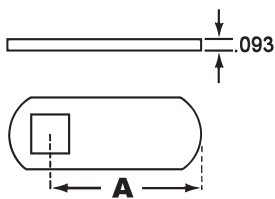

Installation Instructions

DCP500

Typical Installation

Available Cams:

Straight Cams:

Part No.	Dim. A
DCP-58	5/8"
DCP-SC	7/8"
DCP-LC**	1-1/4"
DCP-LC-112	1-1/2"
DCP-LC-134	1-3/4"
DCP-LC-225	2-1/4"
DCP-LC-250	2-1/2"

**This cam ships standard with each lock

Offset Cams:

Part No.	Dim. A	Dim. B
DCP-1-14	1"	1/4"
DCP-LBC	1-1/4"	1/4"
DCP-118-18	1-1/8"	1/8"
DCP-LBC-138	1-3/8"	3/8"
DCP-LBC-178	1-7/8"	1/2"
DCP-112-14	1-1/2"	1/4"
DCP-114-18	1-1/4"	1/8"
DCP-114-38	1-1/4"	3/8"
DCP-118-18	1-1/8"	1/8"
DCP-1-14	1"	1/4"
DCP-2-18	2"	1/8"

Title

Installation instructions for DCP500 series padlockable cam lock

Series

DCP500

Barrel Length

See Chart

Bolt type

Cam Lock