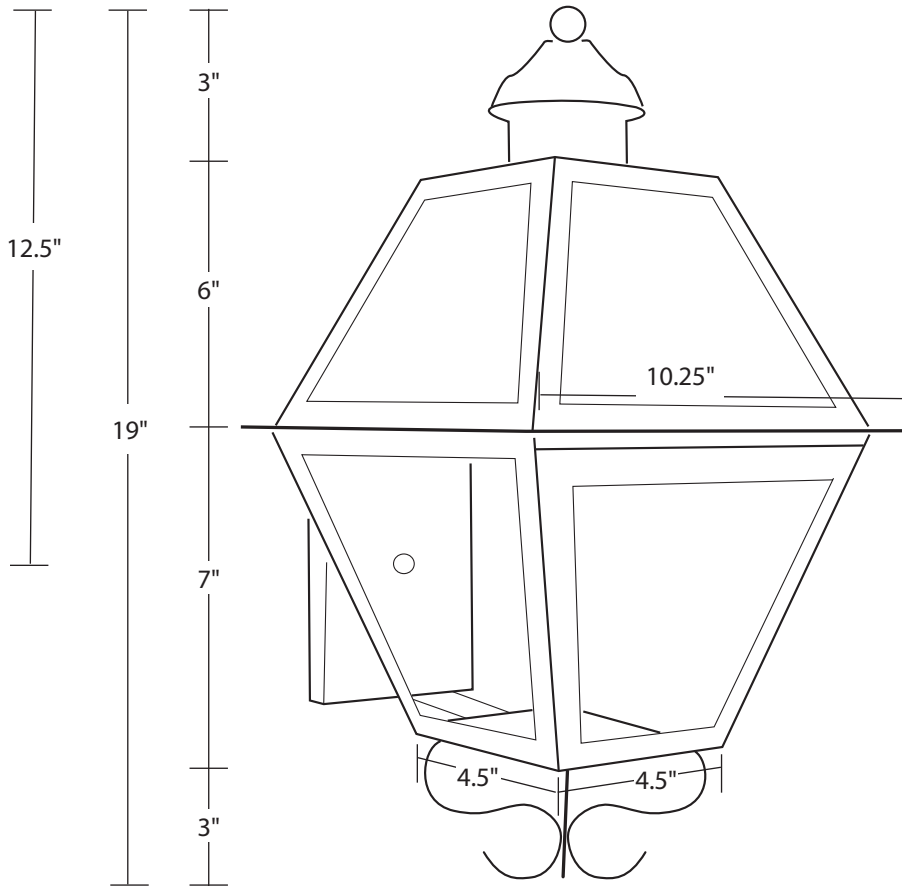

## 1001

Boston Collection  
Wall Mount

### Dimensions

Width: 10.25"  
Depth: 12.25"  
Height: 19"

Mounting Height: 12.5"

Mounting Area: 4.5"W x 8"H

### Socket Options

(CIM) One Medium Base Socket  
with glass hurricane chimney;  
75 watt max  
(LT2) Two Candelabra Base  
Sockets; 60 watt max each

 Listed

Suitable for wet locations