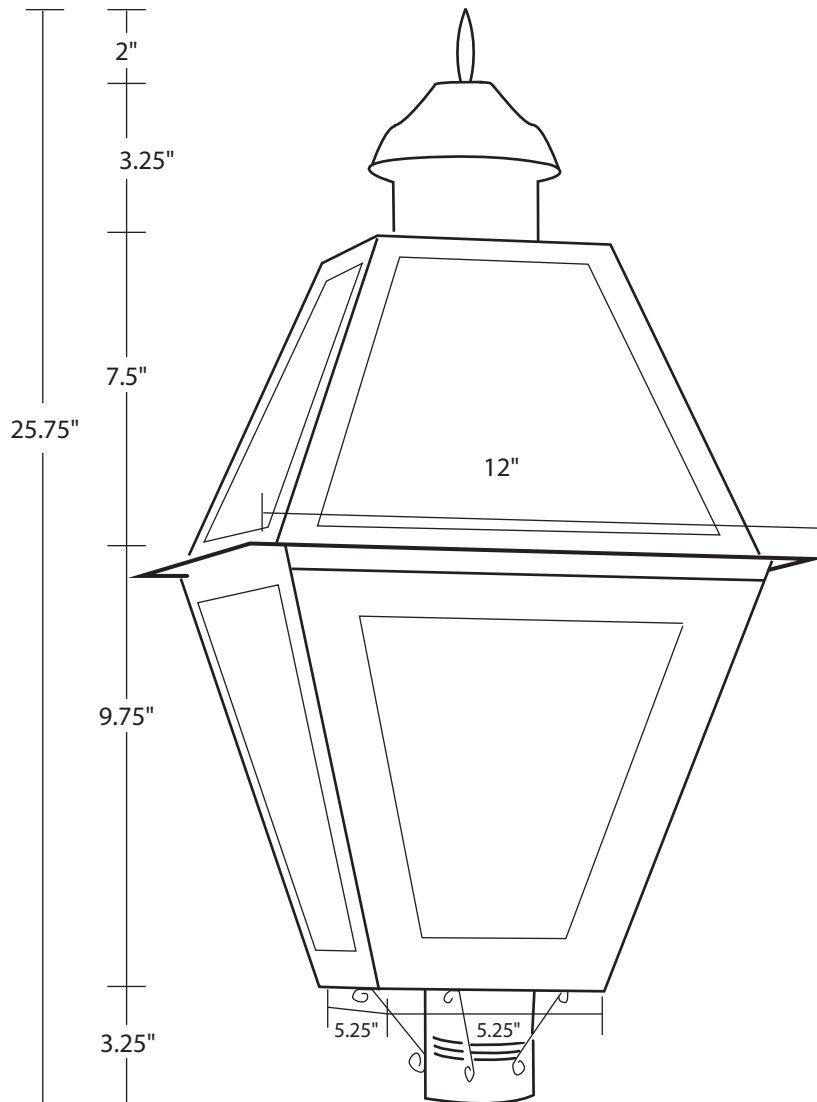

NORTHEAST LANTERN

1013

Boston Collection
Post Mount

Dimensions

Width: 12"

Depth: 12"

Height: 25.75"

Fitter: 3"

Socket Options

(CIM) Medium Base Socket
with glass hurricane chimney;
75 watt max

(LT3) Three Candelabra Base
Sockets; 60 watt max each

 Listed

Suitable for wet locations

Finishes

AB - Antique Brass

DAB - Dark Antique Brass