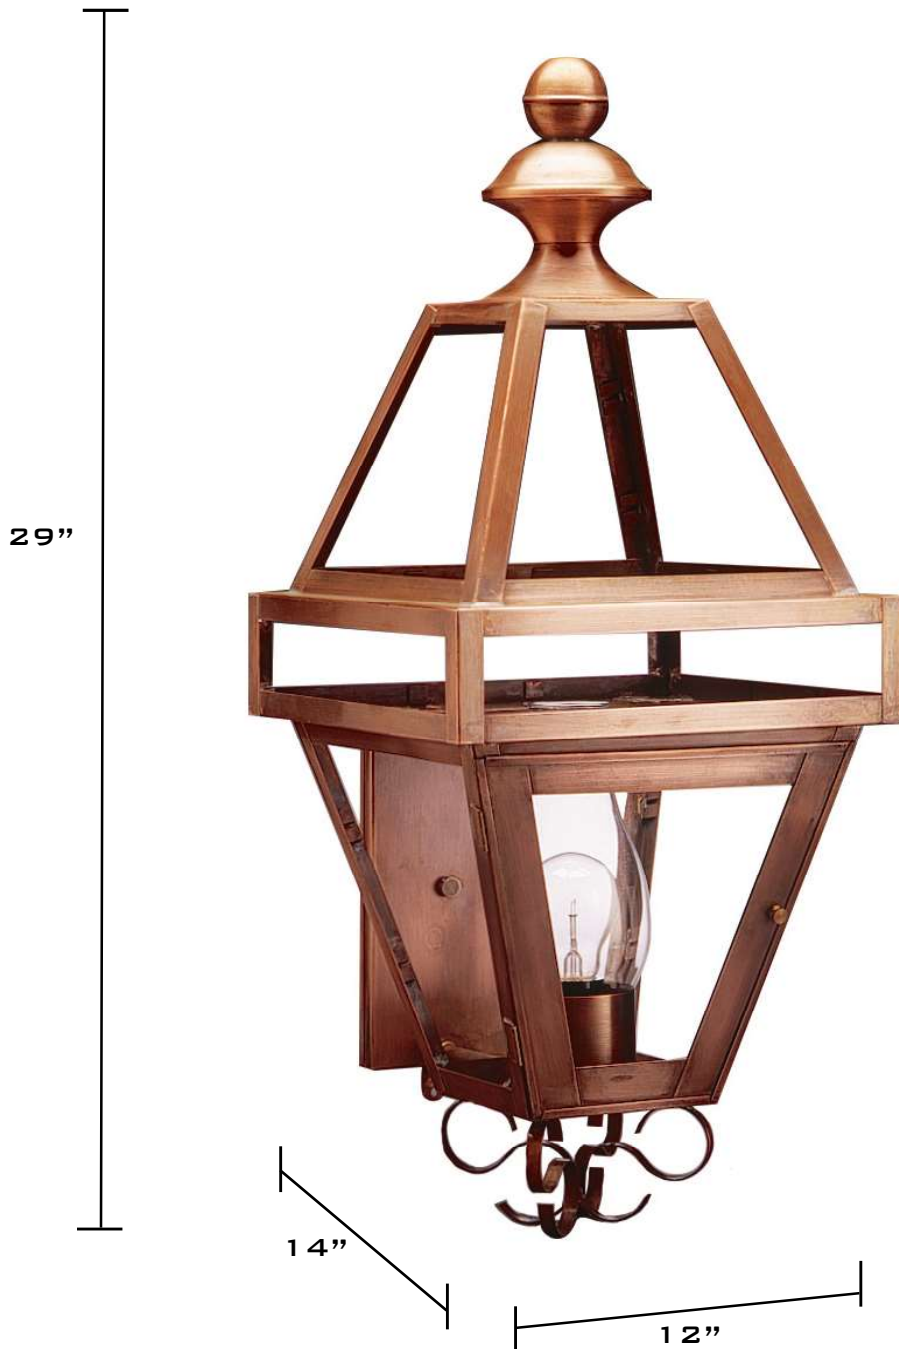

**NORTHEAST™**  
— LANTERN —

1221  
BostonCollection  
Wall Mount

Dimensions

Depth: 14"  
Width: 12"  
Height: 29"

Mounting Height from top: 20.5"  
Mounting Area: 4.5" x 9.5"

Socket Options

(MED) Medium Base; 75 watt  
max w/ glass hurricane chimney  
(LT3) Candelabra Base; 60 watt  
max  
3.5" Sleeve

UL Listed

Suitable for wet  
locations

Finishes

AB - Antique Brass (shown)  
DAB - Dark Antique Brass  
DB - Dark Brass  
VG - Verdi Gris  
AC - Antique Copper

Glass Options

CLR - Clear  
CSG - Clear Seedy  
SMG - Seedy Marine