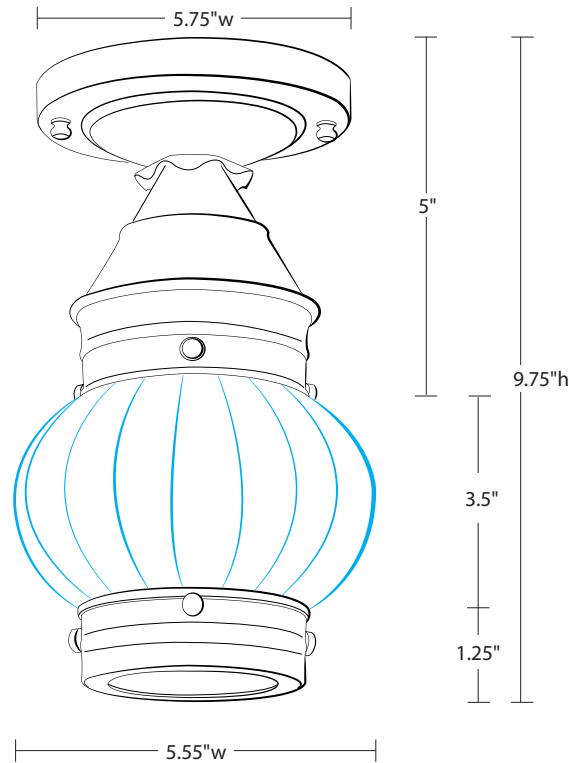

NORTHEAST™ — LANTERN —

2014

Onion Collection
Flush Mount

Dimensions

Width: 5.5"
Depth: 5.5"
Height: 9.75"
Fitter: 3.25"

Mounting Area: 5.75" diam.

Socket Option

(MED) Medium Base; 75 watt max