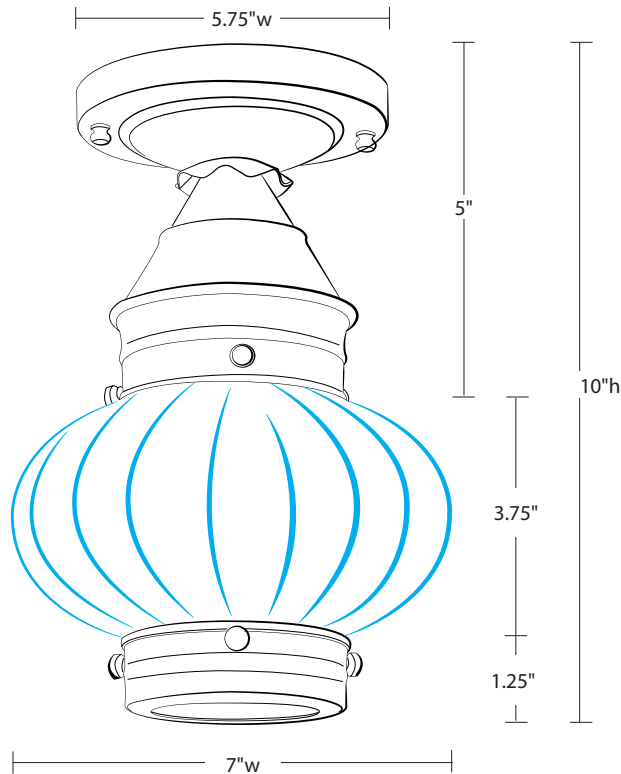

NORTHEAST™ — LANTERN —

2024

Onion Collection
Flush Mount

Dimensions

Width: 7"

Depth: 7"

Height: 10"

Fitter: 3.25"

Mounting Area: 5.75" diam.

Socket Option

(MED) Medium Base; 75 watt max

 **Listed**

Suitable for damp locations

Finishes

AB - Antique Brass

DAB - Dark Antique Brass