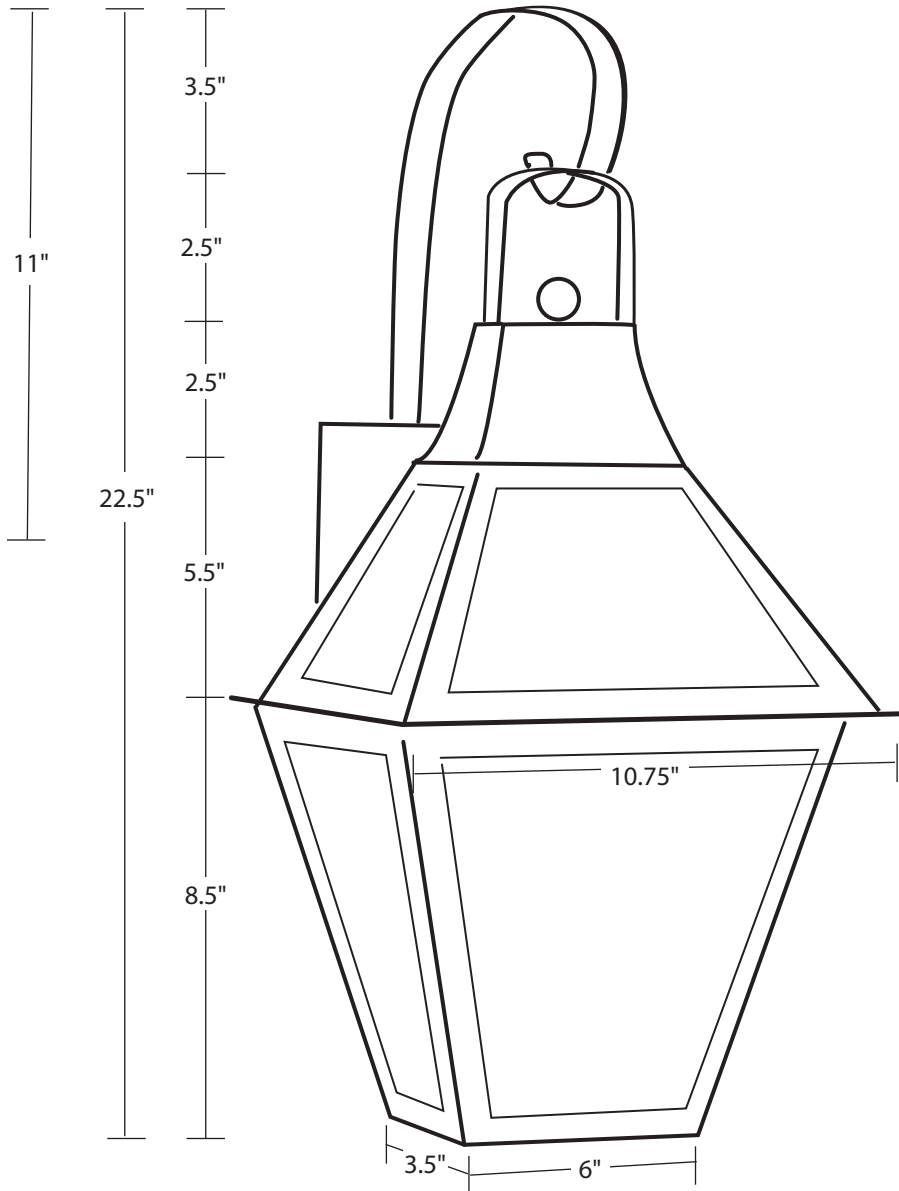

NORTHEAST™ — LANTERN —

2237

Uxbridge Collection
Wall Mount

Dimensions

Width: 10.75"

Depth: 9.25"

Height: 22.5"

Mounting Height: 11"

Mounting Area: 4.5"W x 5.75"H

Socket Options

(MED) One Medium Base Socket;

75 watt max

(LT2) Two Candelabra Base

Sockets; 60 watt max each

 Listed

Suitable for wet locations