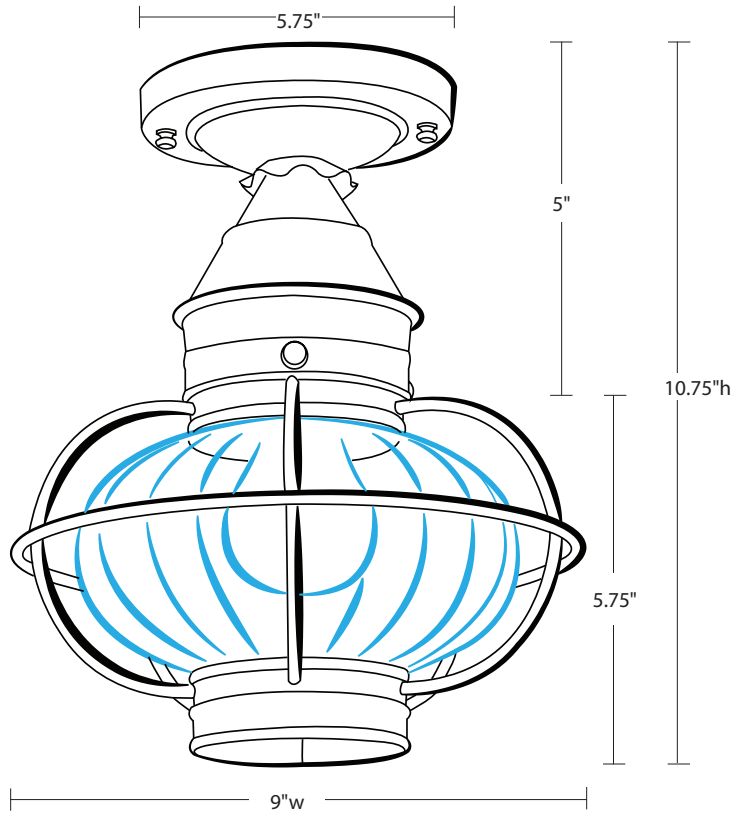

# NORTHEAST™ — LANTERN —

## 2524

Onion Collection  
Flush Mount

### Dimensions

Width: 9"

Depth: 9"

Height: 10.75"

Mounting Area: 5.75" diam.

### Socket Option

(MED) Medium Base; 75 watt max

 **Listed**

Suitable for damp locations