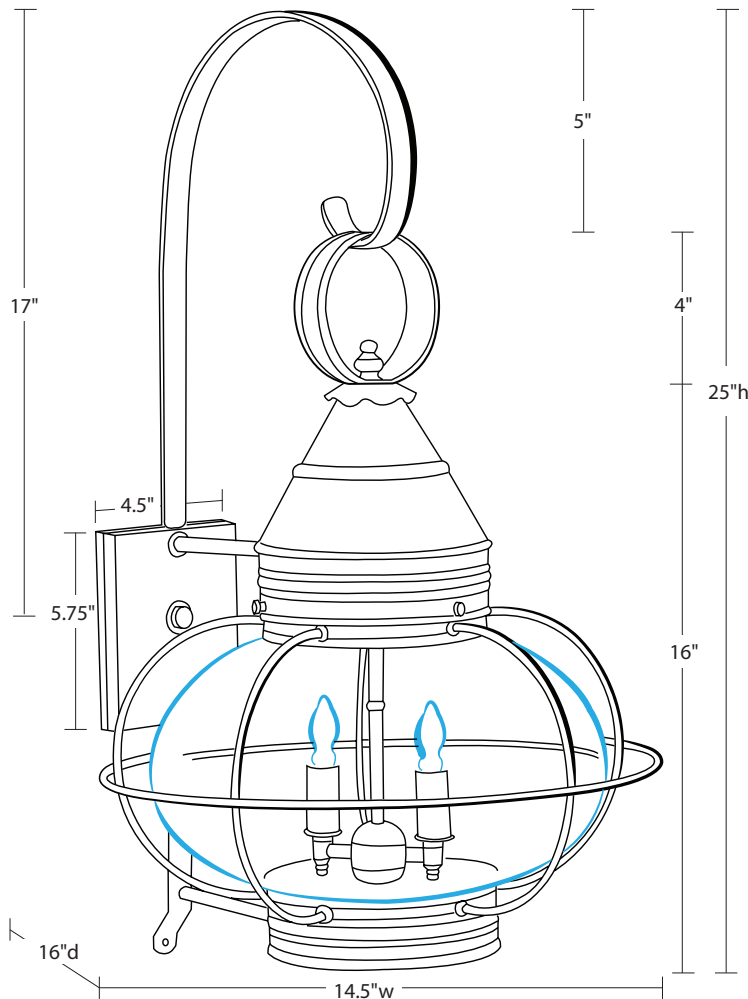

NORTHEAST™ — LANTERN —

2571

Onion Collection
Wall Sconce

Dimensions

Width: 14.5"

Depth: 16"

Height: 25"

Mounting Height: 17"

Mounting Area: 4.5" x 5.75"

Socket Option

(MED) Medium Base; 75 watt max
(LT2) Candelabra Base; 60 watt max

 **Listed**

Suitable for wet locations

Finishes

AB - Antique Brass
DAB - Dark Antique Brass
DB - Dark Brass
VG - Verdi Gris
AC - Antique Copper