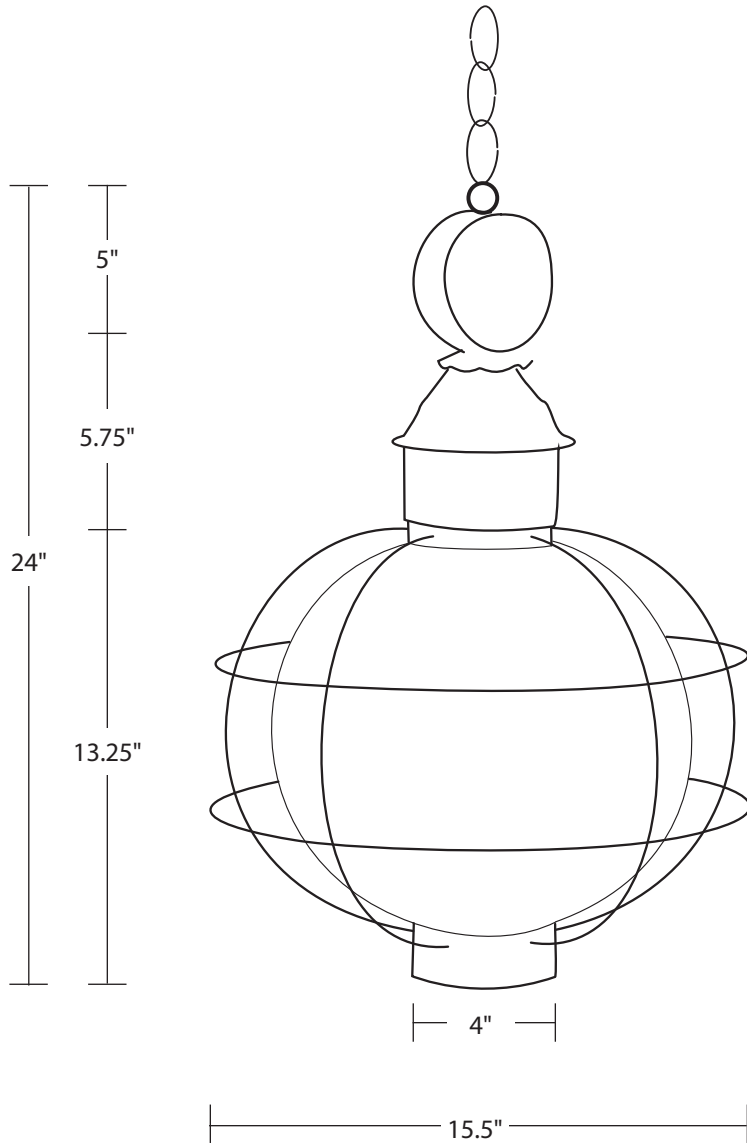

NORTHEAST™

— LANTERN —

2852

Round Onion Collection
Ceiling Mount

Dimensions

Width: 15.5"

Depth: 15.5"

Height: 24"

Mounting Area

5" diam. ceiling canopy

36" chain/wire

Socket Option

(LT3) Three Candelabra Base

Sockets; 60 watt max each

 Listed

Suitable for damp locations