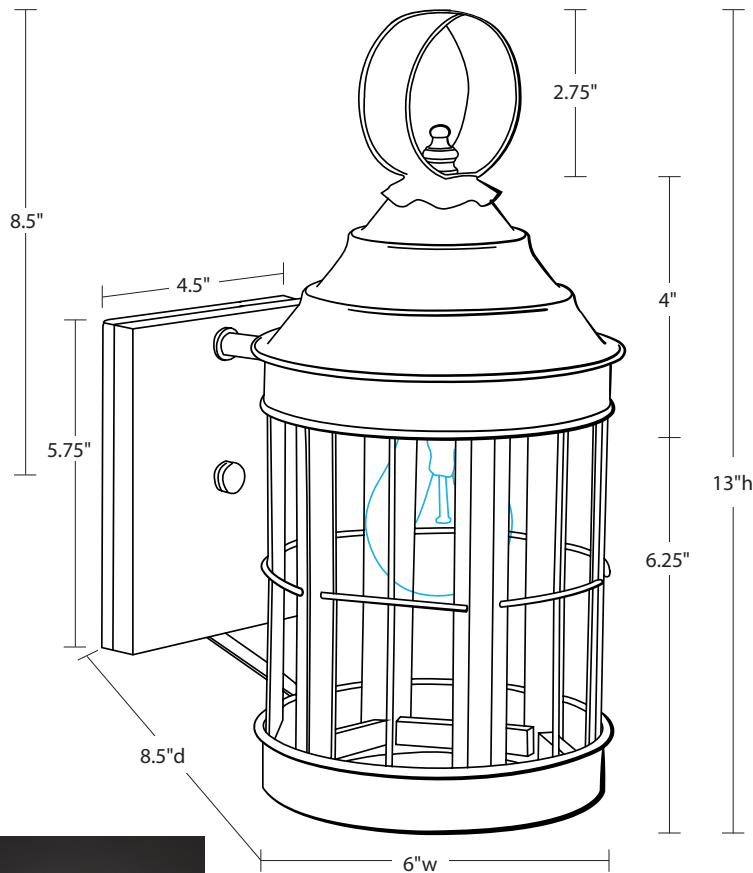

## 3317-NS

Heal Collection  
Wall Sconce

### Dimensions

Width: 6"  
Depth: 8.5"  
Height: 13"

Mounting Height: 8.5"  
Mounting Area: 4.5" x 5.75"

### Socket Option(s)

(MED) Medium Base; 75 watt max