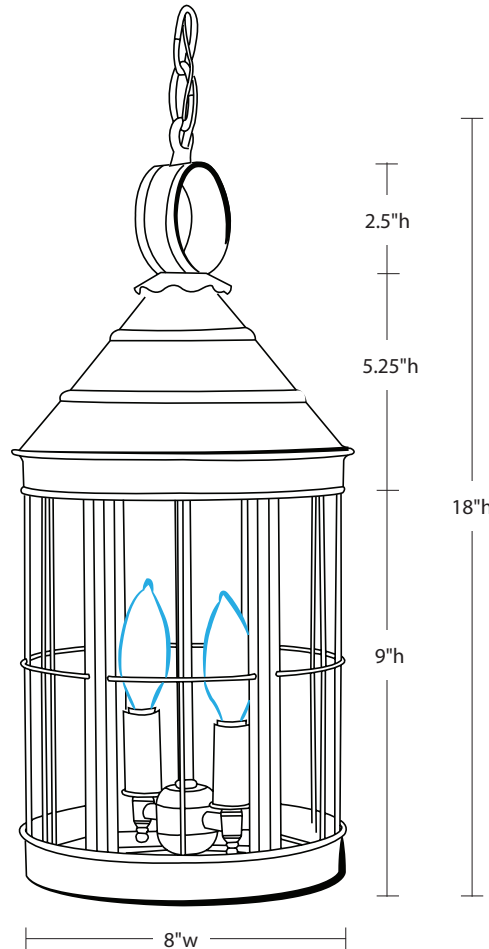

NORTHEAST™ — LANTERN —

3332

Heal Collection
Hanging

Dimensions

Width: 8"

Depth: 8"

Height: 18"

Mounting Area: 5" diam. canopy
12" chain & wire

Socket Option(s)

(LT2) Candelabra Base; 60 watt max

(MED) Medium Base; 75 watt max

UL & cUL Listed

Suitable for damp locations

Finishes

AB - Antique Brass

DAB - Dark Antique Brass