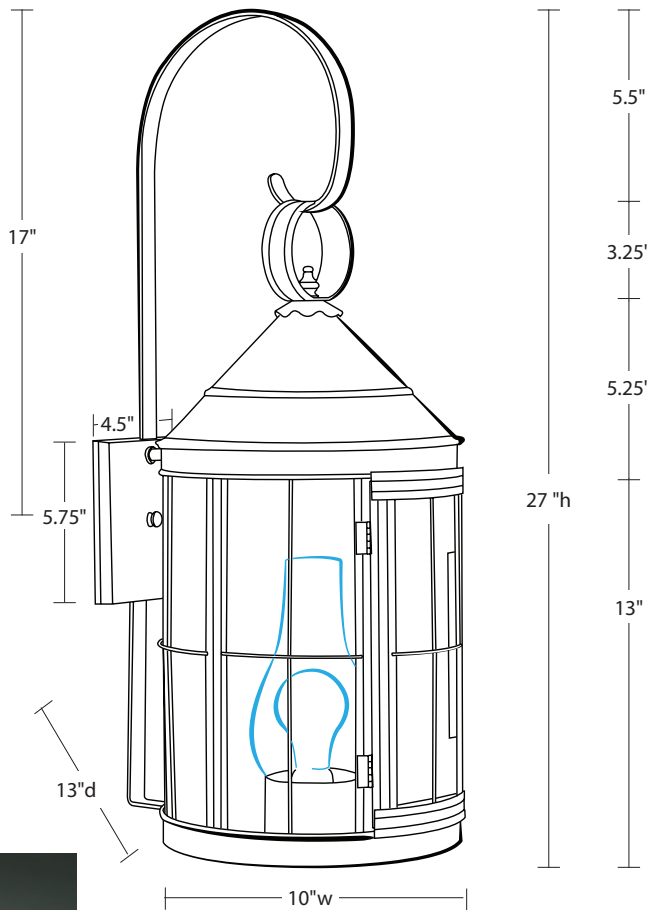

NORTHEAST™

— LANTERN —

3357
Heal Collection
Wall Sconce

Dimensions

Width: 10"
Depth: 13"
Height: 27"

Mounting Height: 17"
Mounting Area: 4.5" x 5.75"

Socket Option(s)

(MED) Medium Base; 75 watt max
(LT3) Candelabra Base; 60 watt max